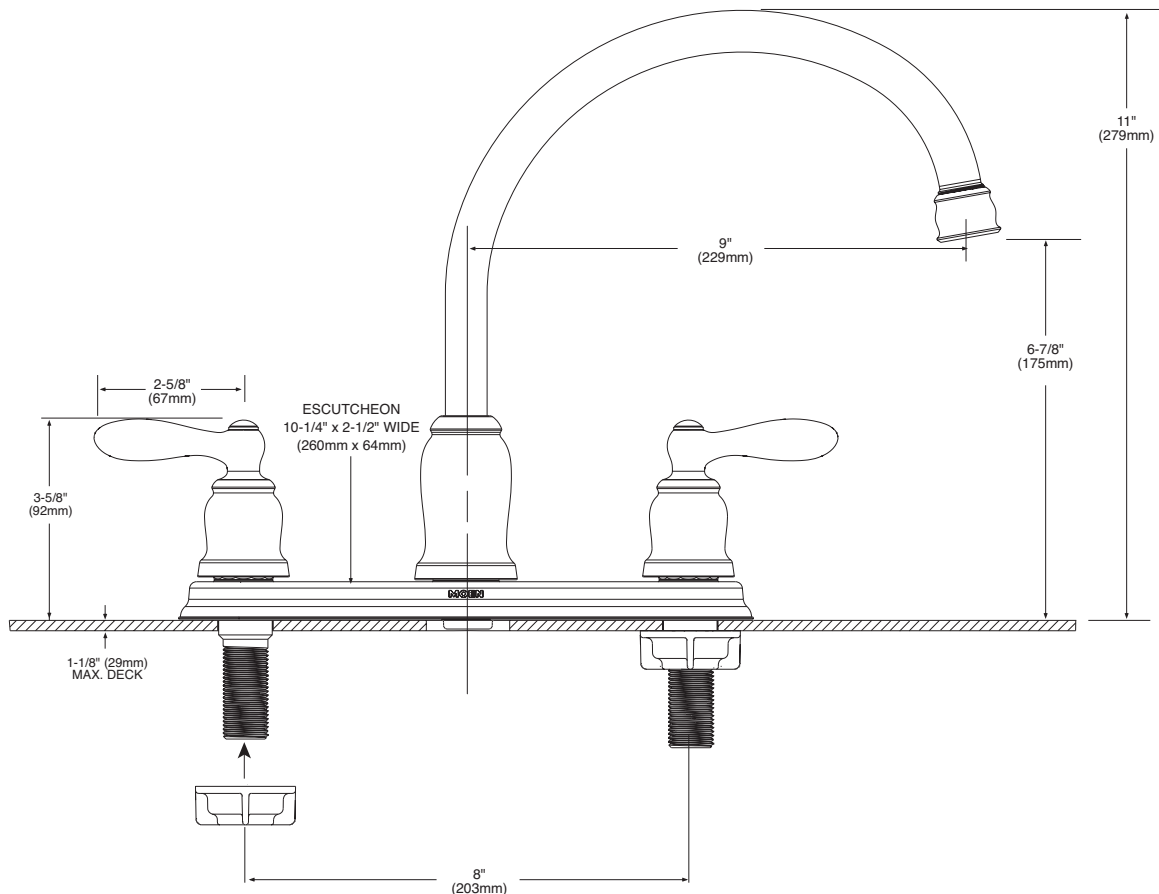

DESCRIPTION

- Metal construction with various finishes identified by suffix

OPERATION

- Lever style handle
- Hot side counterclockwise to open (clockwise to close), cold side clockwise to open (counter-clockwise to close)
- Will operate with less than 5 lbs. of force

FLOW

- Aerator is limited to 1.5 gpm max (5.7 L/min)

CARTRIDGE

- 1224 cartridge design
- Engineered polymers, non-ferrous and stainless steel materials

STANDARDS

- Third party certified to ASME A112.18.1/CSA B-125.1 and all applicable requirements referenced therein
- Certified to NSF 61/9 & 372
- Meets CalGreen and Georgia SB370 requirements
- Complies with California Proposition 65 and with the Federal Safe Drinking Water Act

Caldwell™
Two-Handle High Arc Spout
Lever Style Kitchen Faucet

Models: 87859 series

NOTE: This faucet is designed to be installed through 3 holes 1" Min. Dia.

CRITICAL DIMENSIONS
(DO NOT SCALE)