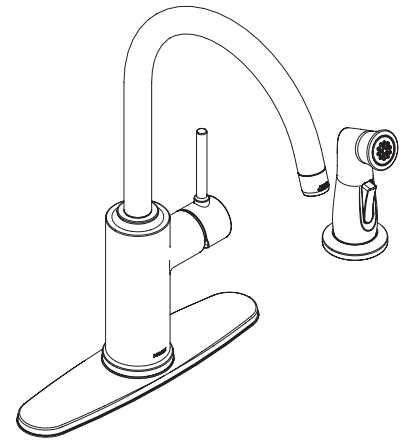

DESCRIPTION

- Metal construction with various finishes identified by suffix
- High arc spout provides the height and reach to fill or clean large pots
- 1, 2, 3, or 4 hole mount compatibility
- Flexible supply lines with 3/8" compression fittings
- 360° rotating spout
- Includes hose and Protège side spray
- Duralock™ Quick Connect Installation

OPERATION

- Single handle lever
- Temperature controlled by 100° arc of handle travel

FLOW

- Aerator is limited to 1.5 gpm max (5.7 L/min)

CARTRIDGE

- 1255™ Duralast™ cartridge
- Nonmetallic/nonferrous and stainless steel materials

STANDARDS

- Third party certified to: ASME A112.18.1/CSA B125.1, and all applicable requirements referenced therein including NSF 61/9 & 372
- Meets CalGreen and Georgia SB370 requirements
- Complies with California Proposition 65 and with the Federal Safe Drinking Water Act
- ADA  for lever handle

Sombra™
Single Handle High Arc Kitchen
Faucet with Side Spray

Model: 87702 series

Note: This faucet is designed to be installed through 1, 2, 3 or 4 holes. A 1-1/2" (38mm) min. dia. hole for valve and a 1-1/4" (32mm) min. dia. hole for side spray. Holes on 4" or 8" centers.