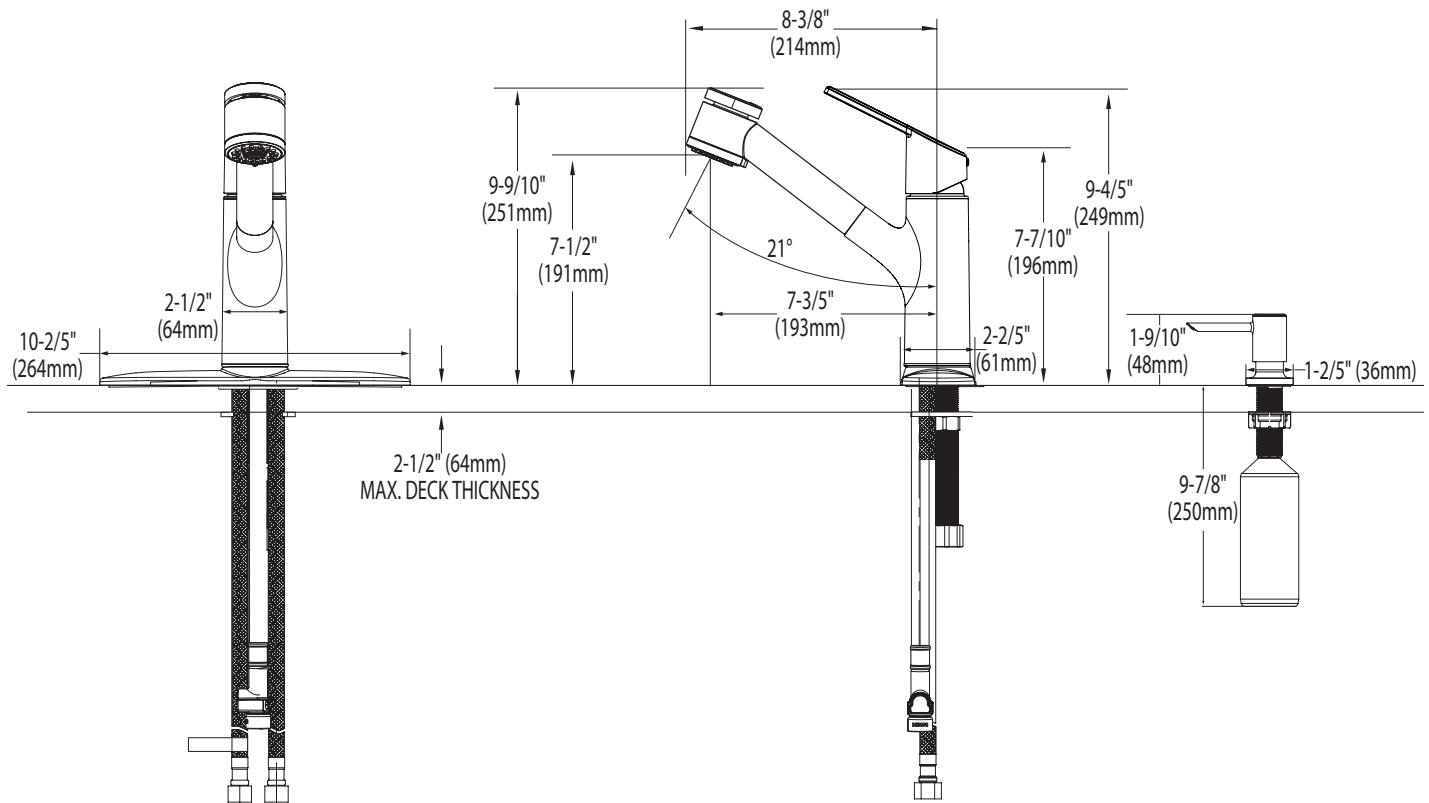

DESCRIPTION

- Metal construction with various finishes identified by suffix
- Power Clean™ spray technology
- Pullout spray with 59" braided hose
- Flexible supplies with 3/8" compression fittings

OPERATION

- Lever style handle
- Temperature controlled by 100° arc of handle travel
- Spout rotation is 120°
- Operates with less than 5lbs. of force
- Operates in stream or spray mode in the pullout or retracted position

SOMBRA™ Single Handle Pullout Kitchen Faucet

Models: 87701 series

NOTE: DESIGNED TO INSTALL
THROUGH 1, 2, 3 OR 4 HOLES 1-1/2" (38mm) DIA.

CRITICAL DIMENSIONS

(DO NOT SCALE)

FOR MORE INFORMATION CALL: 1-800-BUY-MOEN