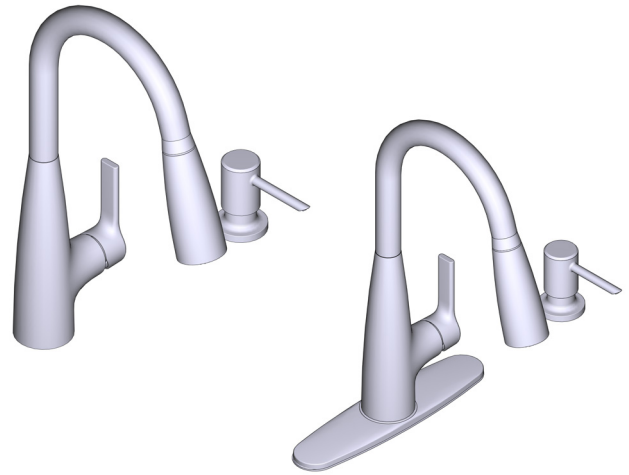

MOEN®

DESCRIPTION

- PowerBoost™ technology provides boosted water performance with a push of a button
- Metal construction with various finishes identified by suffix
- Reflex™ pulldown system offers smooth operation, easy movement and secure docking
- Duralock™ quick connect installation
- Pulldown spray with 68" braided hose
- 3/8" compression connections will accept standard ball nose connection for 3/8" tubing

OPERATION

- Lever style handle
- Operates with less than 5 lbs. of force
- Operates in stream or spray mode in the docked or retracted position

FLOW

- Flow is limited to 1.5 gpm (5.7 L/min) at 60 psi

CARTRIDGE

- 1255™ Duralast™ cartridge design for Single-Handle Faucets
- Engineered polymers, non-ferrous and stainless steel materials

STANDARDS

- Third party certified to IAPMO Green, ASME A112.18.1/CSA B-125.1 and all applicable requirements referenced therein including NSF 61/9 & 372
- Meets CalGreen and Georgia SB370 requirements
- Complies with California Proposition 65 and with the Federal Safe Drinking Water Act
- The backflow protection system in this device consists of two independently operating check valves, a primary and a secondary which prevent backflow
- **ADA** for lever handle

Specifications

Haelym™

Single-Handle High Arc Pulldown Kitchen Faucet
with Self Powered LED Wand

MODELS: 87627EI series

NOTE: This faucet is designed to be installed through 1, 2, 3 or 4 holes, 1-1/2" (38mm) min. dia. (1 hole for soap dispenser)