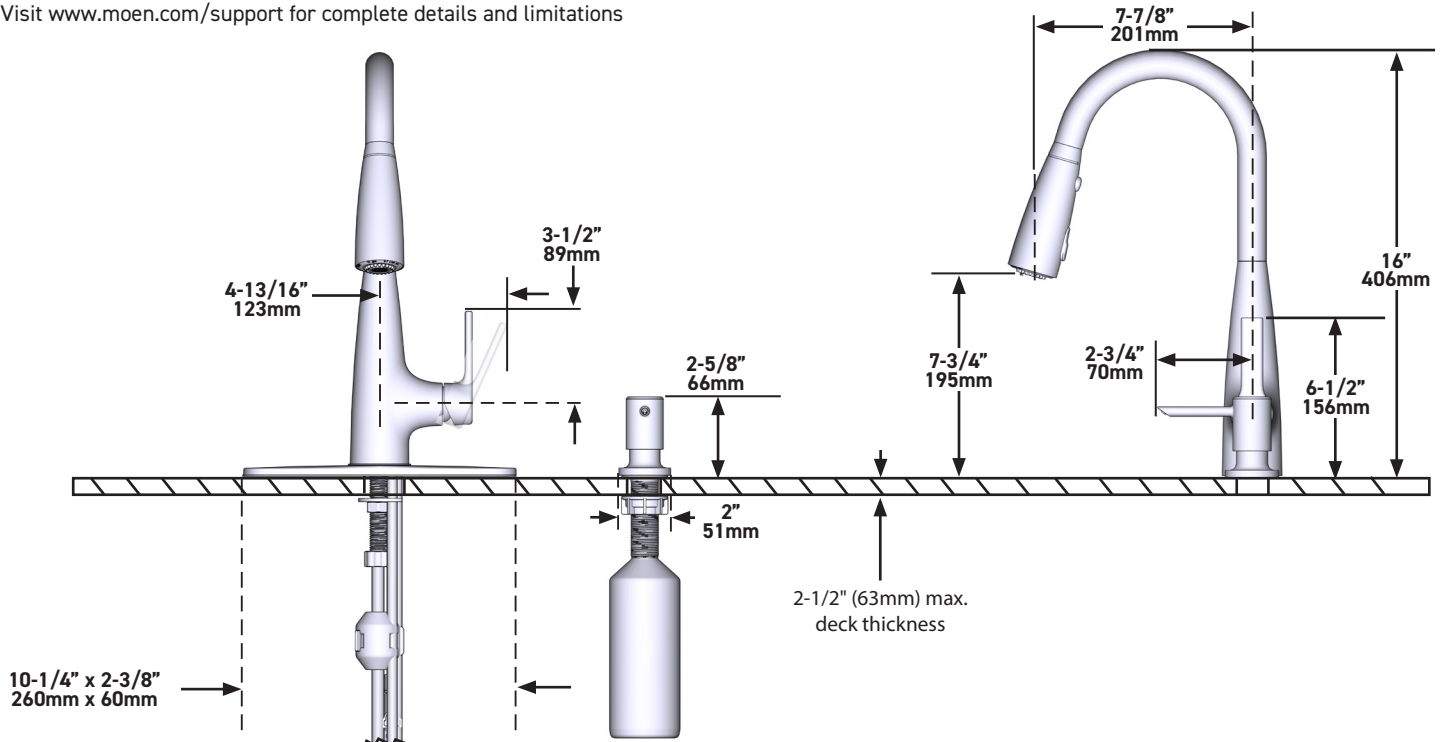

Specifications

Haelym™

Single-Handle High Arc Pulldown Kitchen Faucet
with Self Powered LED Wand

MODELS: 87627EI series

NOTE: This faucet is designed to be installed through 1, 2, 3 or 4 holes, 1-1/2" (38mm) min. dia. (1 hole for soap dispenser)

ADA 

CRITICAL DIMENSIONS DO NOT SCALE