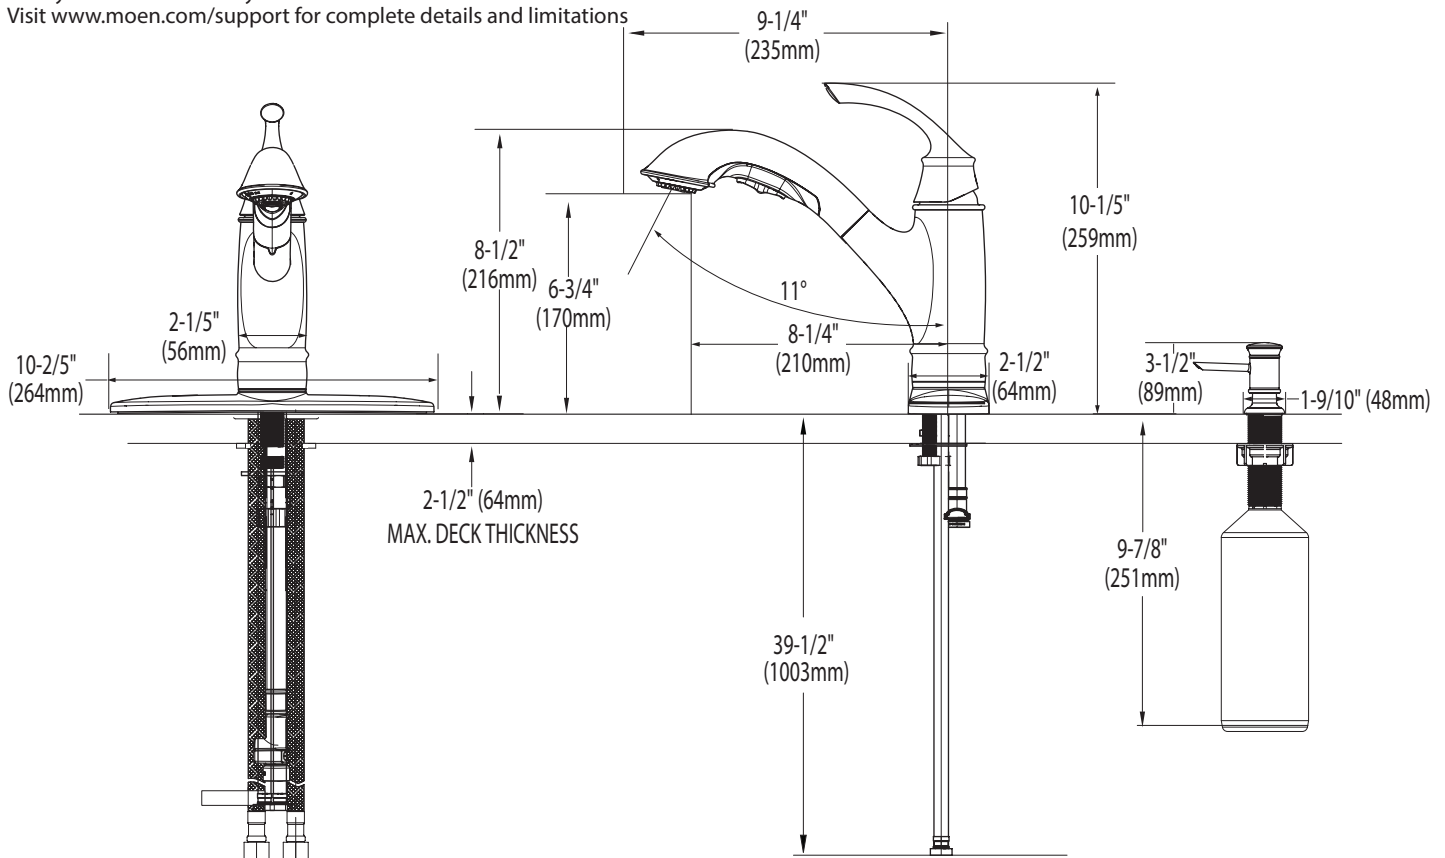

## MARIETTA™ Single Handle Pullout Kitchen Faucet

**Models:** 87601 series

**NOTE:** DESIGNED TO INSTALL THROUGH 1, 2, 3 OR 4 HOLES 1-1/2" (38mm) DIA.