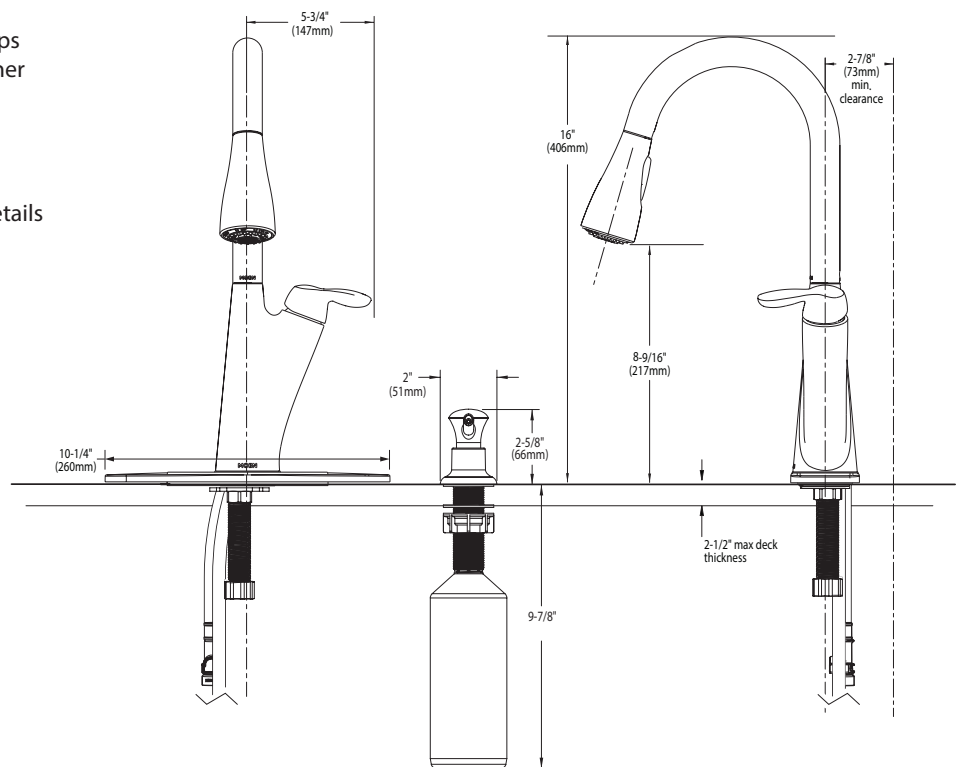

CARTRIDGE

- 1255™ Duralast™ cartridge for Single-Handle Faucets
- Engineered polymers, non-ferrous and stainless steel materials

STANDARDS

- Designed and manufactured to comply with the requirements of: ASME A112.18.1/CSA B-125.1, NSF 61 Section 9, California Proposition 65
- Contains no more than 0.25% weighted average lead content
- Complies with California Proposition 65 and with the Federal Safe Drinking Water Act
- ADA ♿ for lever handles
- The backflow protection system in this device consists of two independently operating check valves, a primary and a secondary which prevent backflow

Visit www.moen.com/support for complete details and limitations

Harlon™
Single Handle High Arc Pull Out Kitchen Faucet

Model: 87499 series

NOTE: THIS FAUCET IS DESIGNED TO BE INSTALLED THROUGH 1, 3 or 4 HOLES, 1-1/2" (38mm) MIN. DIA. (1 HOLE FOR SOAP DISPENSER) (Model with soap dispenser effective prior to April 2016)

CRITICAL DIMENSIONS

(DO NOT SCALE)

Buy it for looks. Buy it for life.®

Specifications

DESCRIPTION

- Metal construction with various finishes identified by suffix
- Quick connect installation
- Pulldown spray with 68" braided hose
- 3/8" compression connections will accept standard ball nose connection for 3/8" tubing
- High arc spout provides height and reach to fill or clean large pots while the pulldown wand provides the maneuverability for cleaning or rinsing