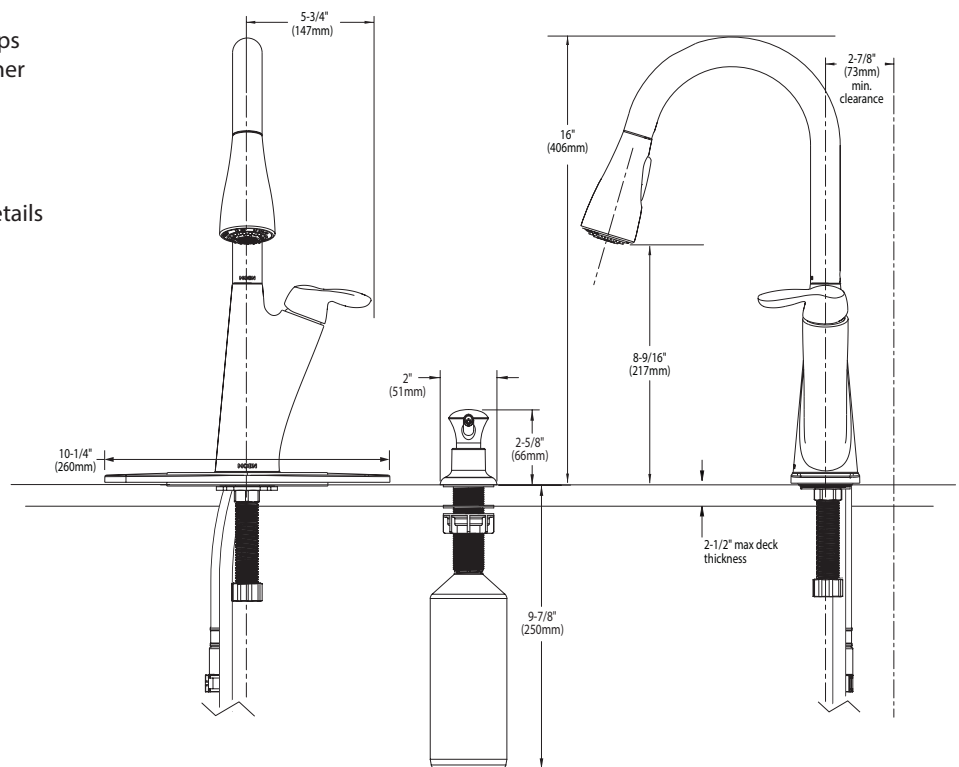

CRITICAL DIMENSIONS

(DO NOT SCALE)

Buy it for looks. Buy it for life.®

Specifications

DESCRIPTION

- Metal construction with various finishes identified by suffix
- Quick connect installation
- Pulldown spray with 68" braided hose
- 3/8" compression connections will accept standard ball nose connection for 3/8" tubing
- High arc spout provides height and reach to fill or clean large pots while the pulldown wand provides the maneuverability for cleaning or rinsing

CARTRIDGE

- 1255™ Duralast™ cartridge for Single-Handle Faucets
- Engineered polymers, non-ferrous and stainless steel materials

STANDARDS

- Designed and manufactured to comply with the requirements of: ASME A112.18.1/CSA B-125.1, NSF 61 Section 9, California Proposition 65
- Contains no more than 0.25% weighted average lead content
- Complies with California Proposition 65 and with the Federal Safe Drinking Water Act
- ADA ♿ for lever handles
- The backflow protection system in this device consists of two independently operating check valves, a primary and a secondary which prevent backflow

Visit www.moen.com/support for complete details and limitations

Harlon™
Single Handle High Arc Pull Out Kitchen Faucet

Model: 87499 series

NOTE: THIS FAUCET IS DESIGNED TO BE INSTALLED THROUGH 1, 3 or 4 HOLES, 1-1/2" (38mm) MIN. DIA. (1 HOLE FOR SOAP DISPENSER) (Model with soap dispenser effective prior to April 2016)

CRITICAL DIMENSIONS

(DO NOT SCALE)