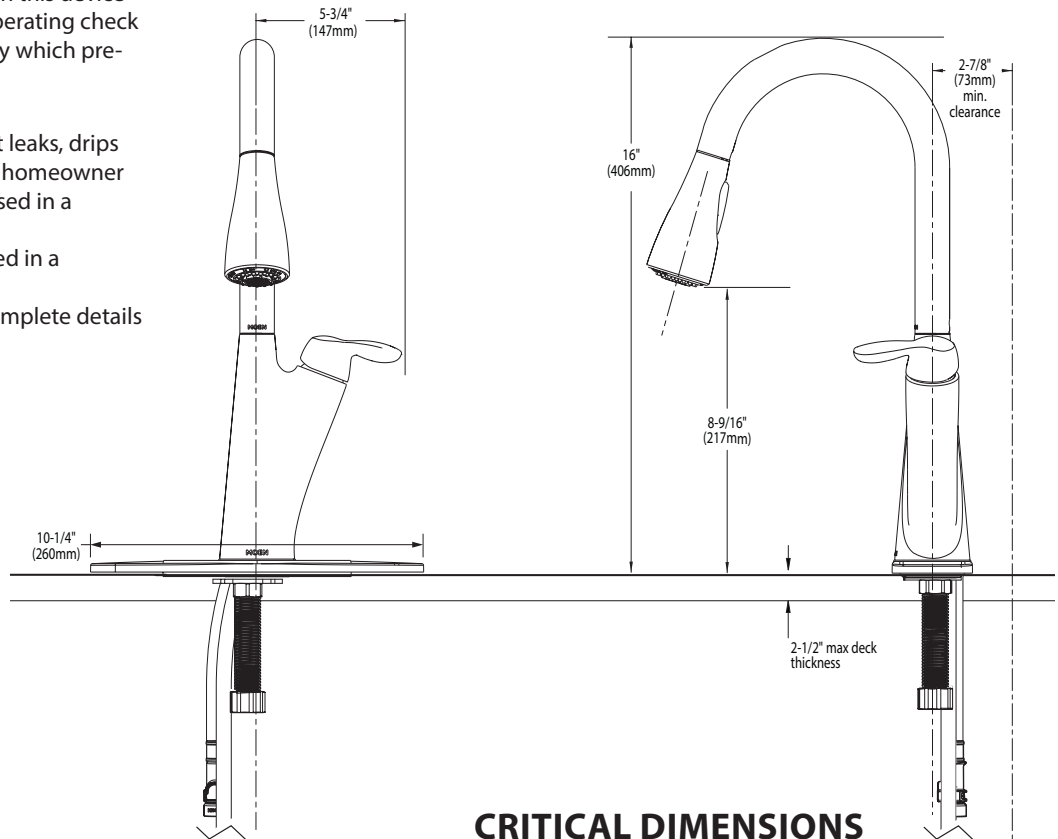

Visit www.moen.com/support for complete details and limitations

Specifications

Harlon™
Single Handle High Arc Pull Out Kitchen Faucet

Model: 87499 series

NOTE: THIS FAUCET IS DESIGNED TO BE INSTALLED THROUGH 1, 3 or 4 HOLES, 1-1/2" (38mm) MIN. DIA.

CRITICAL DIMENSIONS

(DO NOT SCALE)

Buy it for looks. Buy it for life.®

Specifications

DESCRIPTION

- Metal construction with various finishes identified by suffix
- Duralock™ Quick connect installation
- Pulldown spray with 68" braided hose
- 3/8" compression connections will accept standard ball nose connection for 3/8" tubing
- High arc spout provides height and reach to fill or clean large pots while the pulldown wand provides the maneuverability for cleaning or rinsing