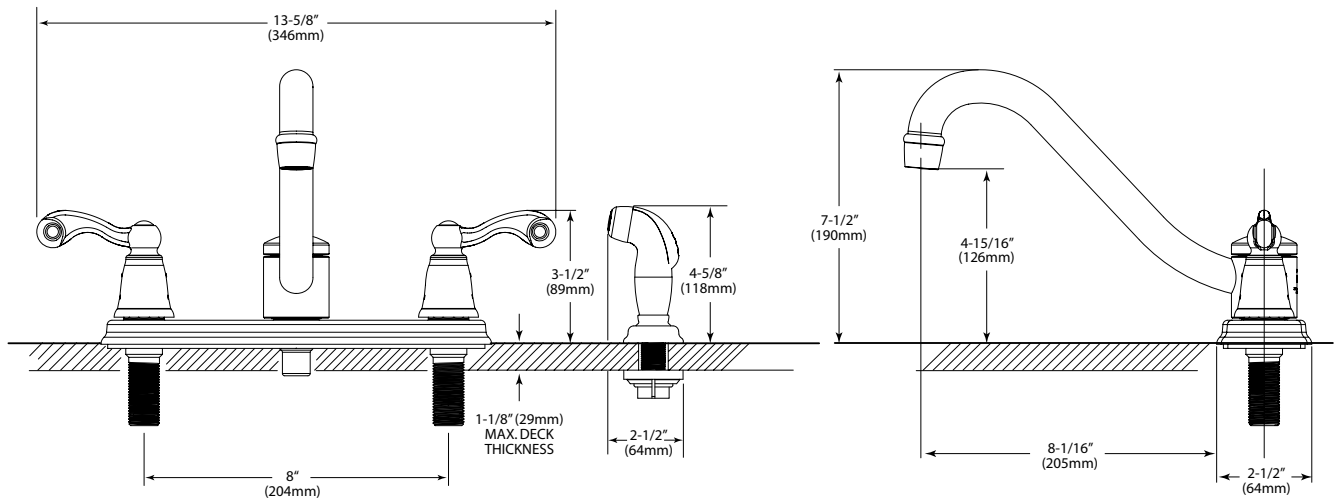

Buy it for looks. Buy it for life.®

Specifications

FAUCET DESCRIPTION

- Chrome plated metal construction
- 1/2" IPS connections will accept standard ball nose connection for 3/8" tubing
- Includes hose and Protégé side spray for sku # 87429

OPERATION

- Lever style handles
- Handles rotate toward spout to open

FLOW

- Aerator is limited to 2.2 gpm max (8.3 L/min)

CARTRIDGE

- 1224 cartridge design
- Nonmetallic and stainless steel material

STANDARDS

Models: 87429
87421 (less spray)

NOTE: This faucet is designed to be installed through 3 or 4 holes 1" Min. Dia.

CRITICAL DIMENSIONS

(DO NOT SCALE)