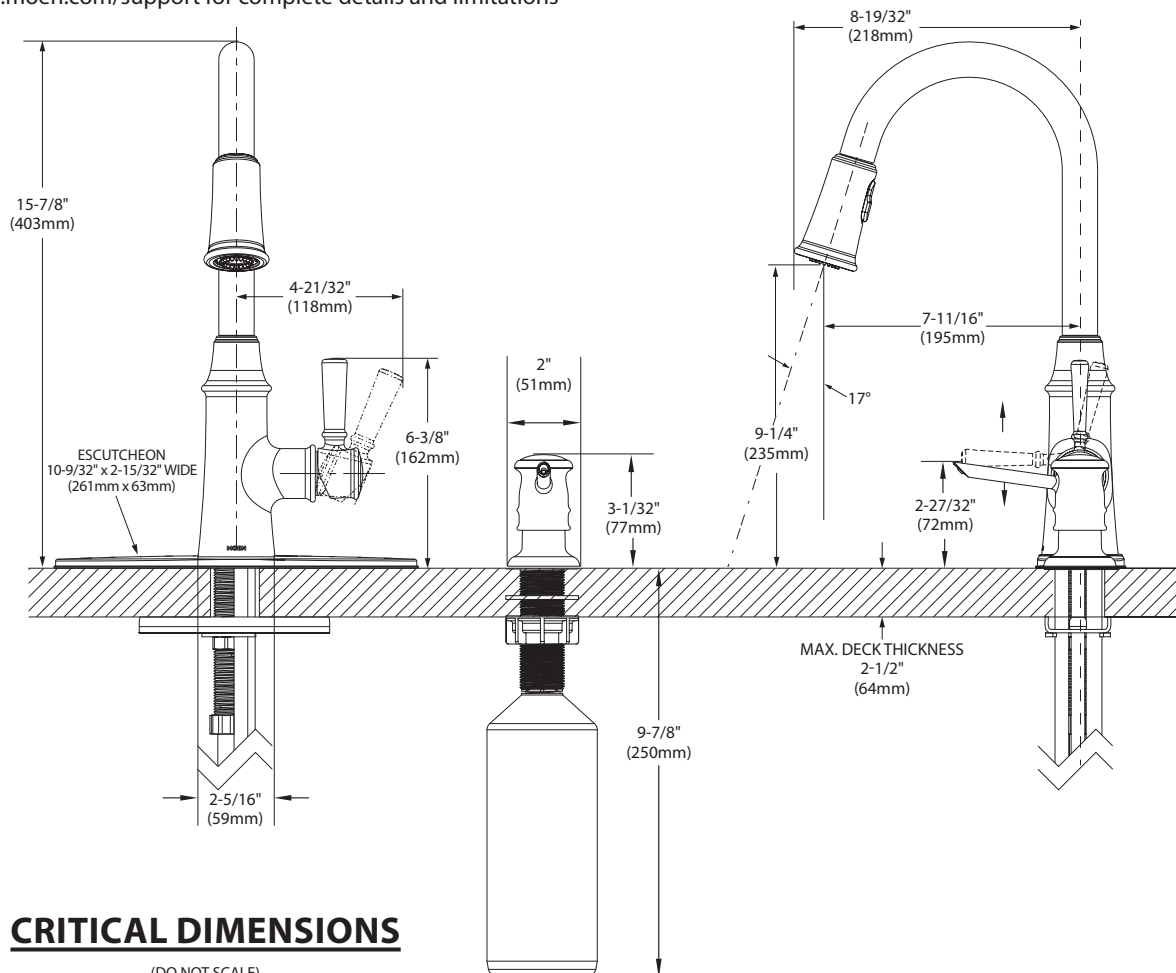

Buy it for looks. Buy it for life.®

DESCRIPTION

- Reflex® system offers smooth operation, easy movement, self retraction, and secure docking
- Power Clean™ spray technology
- Metal construction with various finishes identified by suffix
- Duralock™ quick connect installation
- Pulldown spray with 68" braided hose
- 3/8" compression connections will accept standard ball nose connection for 3/8" tubing

- 1255™ Duralast™ cartridge for Single-Handle Faucets
- Engineered polymers, non-ferrous and stainless steel materials

STANDARDS

- Third party certified to IAPMO Green, ASME A112.18.1/CSA B-125.1 and all applicable requirements referenced therein including NSF 61 & 372
- Meets CalGreen and Georgia SB370 requirements
- Complies with California Proposition 65 and with the Federal Safe Drinking Water Act
- **ADA** ♿ for lever handles
- The backflow protection system in this device consists of two independently operating check valves, a primary and a secondary which prevent backflow

Specifications

Caris™
Single Handle High Arc Pull Down Kitchen Faucet

Models: 87402SRS series

NOTE: THIS FAUCET IS DESIGNED TO BE INSTALLED THROUGH 1, 2, 3 AND 4 HOLE, 1-1/2" (38mm) MIN. DIA. (1 HOLE FOR SOAP DISPENSER)

CRITICAL DIMENSIONS

(DO NOT SCALE)