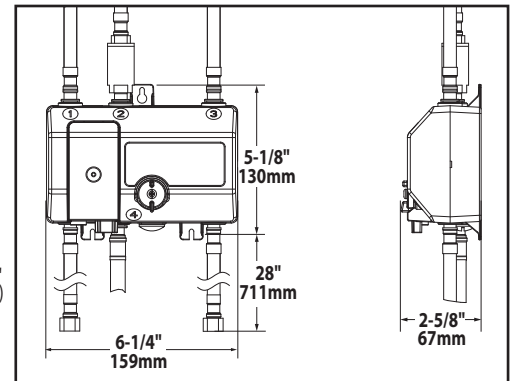

**CRITICAL DIMENSIONS**

(DO NOT SCALE)

**Specifications**

**Delaney™ with MOTIONSENSE™  
Single-Handle High Arc  
Pulldown Kitchen Faucet**

**Models: 87359E SERIES**

**NOTE: THIS FAUCET IS DESIGNED TO BE INSTALLED  
THRU 1 OR 3 HOLES, 1-1/2" (38mm) MIN. DIA.**

**Close up view of Control Box**

**Battery Holder**