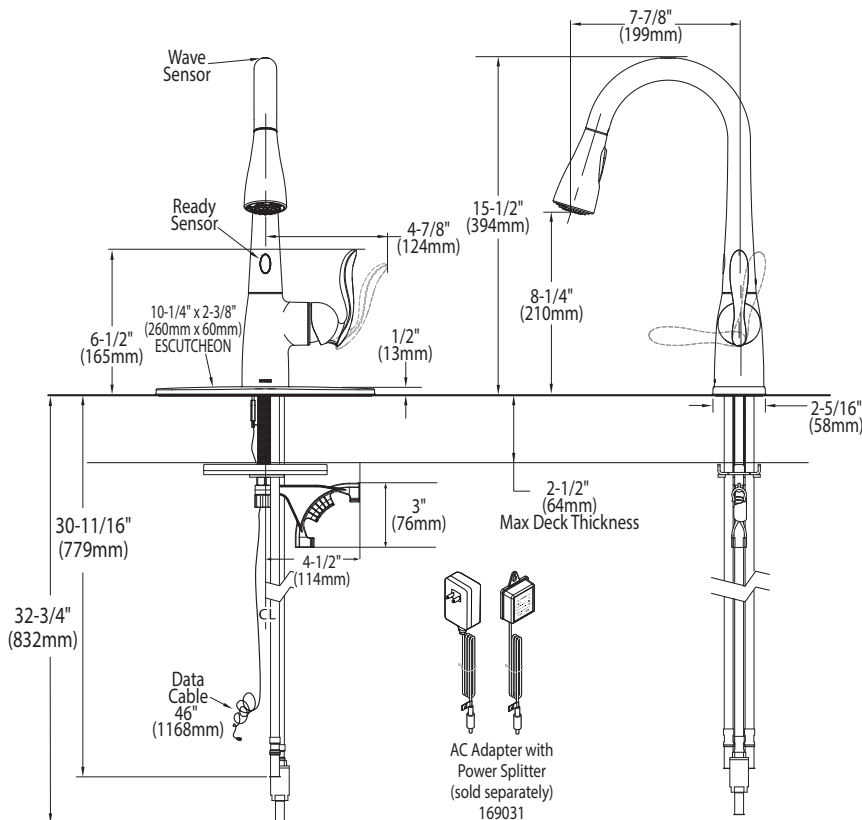

**OPERATION**

- Lever style handle
- Temperature controlled by 100° arc of handle travel
- Operates with less than 5 lbs. of force
- Operates in stream or spray mode in the pulldown or retracted position
- Spout rotates 100 degrees
- When filling a vessel outside the sink, the pause feature conveniently stops the flow of water as the wand passes over the counter top

## Delaney™ with MOTIONSENSE™ Single-Handle High Arc Pulldown Kitchen Faucet

**Models:** 87359E SERIES

**NOTE:** THIS FAUCET IS DESIGNED TO BE INSTALLED THRU  
1 OR 3 HOLES, 1-1/2" (38mm) MIN. DIA.