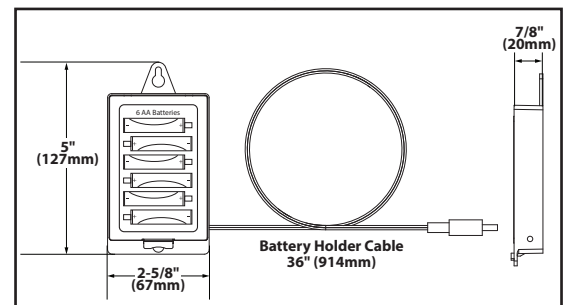

Battery Holder