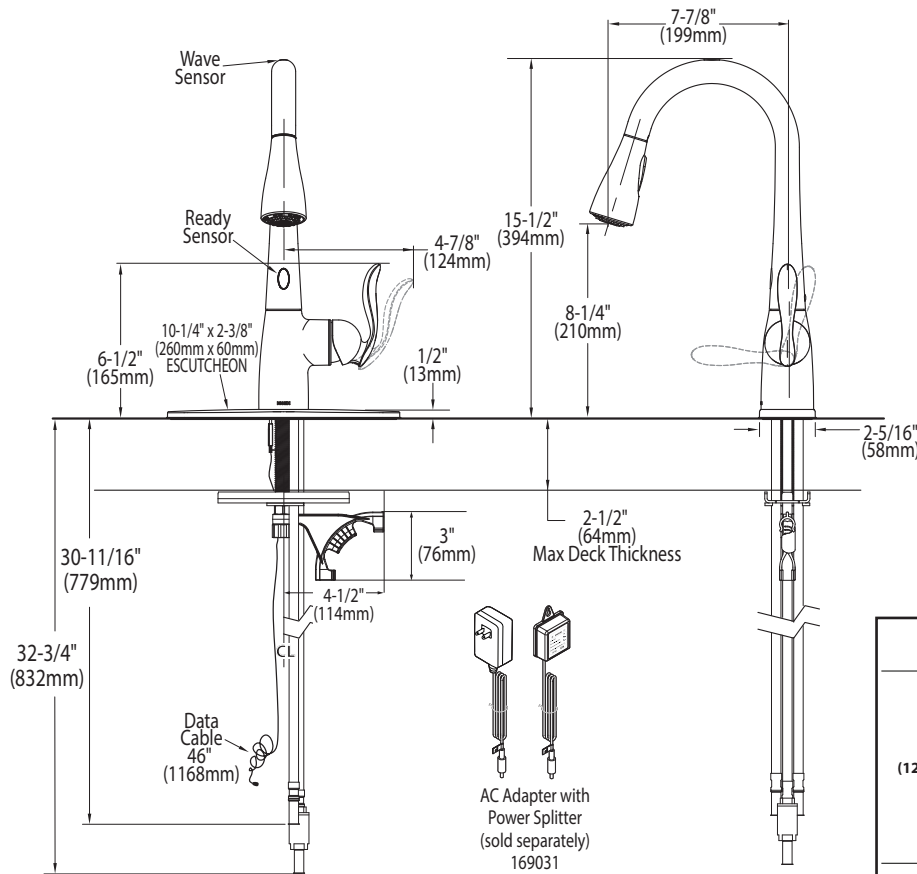

**OPERATION**

- Lever style handle
- Temperature controlled by 100° arc of handle travel
- Operates with less than 5 lbs. of force
- Operates in stream or spray mode in the pulldown or retracted position
- Spout rotates 100 degrees
- When filling a vessel outside the sink, the pause feature conveniently stops the flow of water as the wand passes over the counter top

**FLOW**

- Flow is limited to 1.5 gpm (5.7 L/min) at 60 psi
- Operates in eco-performance mode by default in aerated and spray stream

**CARTRIDGE**

- 1255™ Duralast™ cartridge for Single-Handle Faucets
- Engineered polymers, non-ferrous and stainless steel materials

**STANDARDS**

- Third party certified to ASME A112.18.1/CSA B125.1 and all applicable requirements referenced therein including NSF 61 & 372
- Meets Georgia SB370 requirements
- Contains no more than 0.25% weighted average lead content
- Complies with California Proposition 65 and with the Federal Safe Drinking Water Act
- The backflow protection system in the device consists of two independently operating check valves, a primary and a secondary which prevent backflow

**CRITICAL DIMENSIONS**

(DO NOT SCALE)

**Specifications**

**Delaney™ with MOTIONSENSE™  
Single-Handle High Arc  
Pulldown Kitchen Faucet**

**Models: 87359E SERIES**

**NOTE: THIS FAUCET IS DESIGNED TO BE INSTALLED  
THRU 1 OR 3 HOLES, 1-1/2" (38mm) MIN. DIA.**