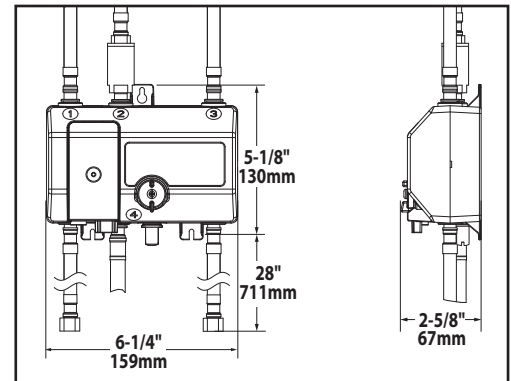

Close up view of Control Box