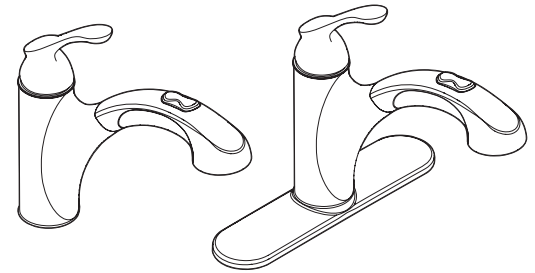

OPERATION

- Lever style handle
- Temperature controlled by 120° arc of handle travel
- Spout rotation is 120°
- Operates with less than 5lbs. of force
- Operates in stream or spray mode in the pullout or retracted position

FLOW

- Aerator is limited to 1.5 gpm (5.7 L/min) max.
- Operates in eco-performance mode by default in aerated and spray stream

CARTRIDGE

- 1255™ Duralast™ cartridge for single-handle faucets
- Engineered polymers, nonferrous and stainless steel materials

STANDARDS

- Complies with California Proposition 65 and with the Federal Safe Drinking Water Act
- Third party certified to IAPMO Green ASAM A112.18.1/CSA B-125.1 and all applicable requirements referenced therein including NSF 61/9 & 372
- Meets CalGreen and Georgia SB370 requirements
- ADA ♿ for lever handle
- The backflow protection system in this device consists of two independently operating check valves, a primary and a secondary which prevent backflow

WARRANTY

1. Lifetime limited warranty against leaks, drips and finish defects to the original homeowner
   - 10 year limited warranty when used in a multifamily installation
   - 5 year limited warranty when used in a commercial installation
2. Visit www.moen.com/support for complete details and limitations

Weylon®
Single-Handle Kitchen Pullout Faucet

Models: 87303 series

NOTE: DESIGNED TO INSTALL THROUGH
1 OR 3 HOLES 1-1/2" (38mm) DIA.