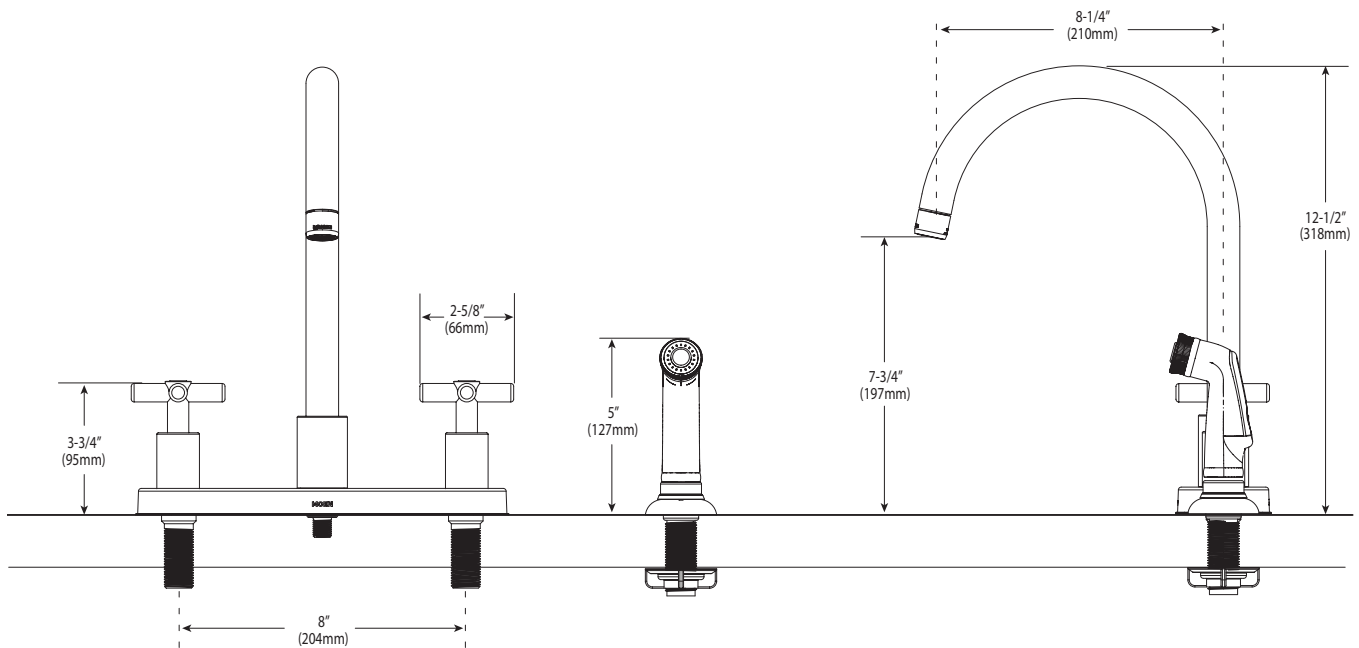

Buy it for looks. Buy it for life.®

DESCRIPTION

- Metal construction with chrome plated finish
- Includes side spray

OPERATION

- Cross style handles

FLOW

- Flow is limited to 2.2 gpm (8.3 L/min) at 60 psi

CARTRIDGE

Model: 87300

NOTE: THIS FAUCET IS DESIGNED TO BE INSTALLED THRU 4 HOLES, 1-1/4" (32mm) MIN. DIA.

CRITICAL DIMENSIONS

(DO NOT SCALE)

FOR MORE INFORMATION CALL: 1-800-BUY-MOEN

www.moen.com