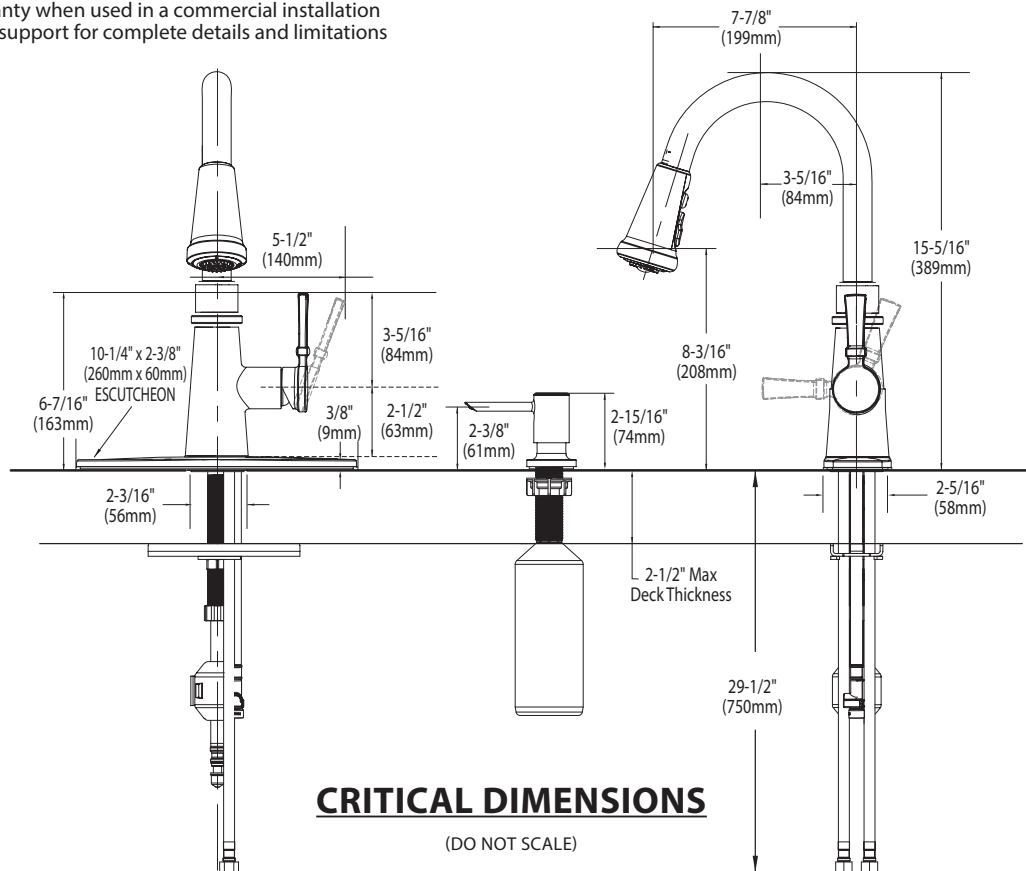

Buy it for looks. Buy it for life.®

Specifications

FAUCET DESCRIPTION

- Reflex™ pulldown system offers smooth operation, easy movement and secure docking
- Metal construction with various finishes identified by suffix
- Duralock™ quick connect system
- Power Boost™ Technology provides boosted water performance with the push of a button
- Flexible supply lines with 3/8" compression fittings
- High arc spout provides height and reach to fill or clean large pots while pull out wand provides the maneuverability for cleaning or rinsing
- 360° rotating spout

FLOW

- Standard flow is limited to 1.5 gpm (5.7 L/min) at 60 psi
- Power Boost™ Button activates Boosted Stream and Boosted Spray

CARTRIDGE

- 1255™ Duralast™ cartridge for Single-Handle Faucets

STANDARDS

- Third party certified to IAPMO Green, ASME A112.18.1/CSA B125.1 and all applicable requirements referenced therein
- Certified to NSF 61/9 & 372
- Meets CalGreen and Georgia SB370 requirements
- Complies with California Proposition 65 and with the Federal Safe Drinking Water Act
- The backflow protection system in the device consists of two independently operating check valves, a primary and a secondary which prevent backflow
- ADA  for lever handle

TULLIS™ Single Handle High Arc Pulldown Kitchen Faucet

Models: 87235 series

NOTE: THIS FAUCET IS DESIGNED TO BE INSTALLED THROUGH 1, 2, 3 AND 4 HOLES, 1-1/2" (38mm) MIN. DIA. (1 HOLE FOR SOAP DISPENSER)