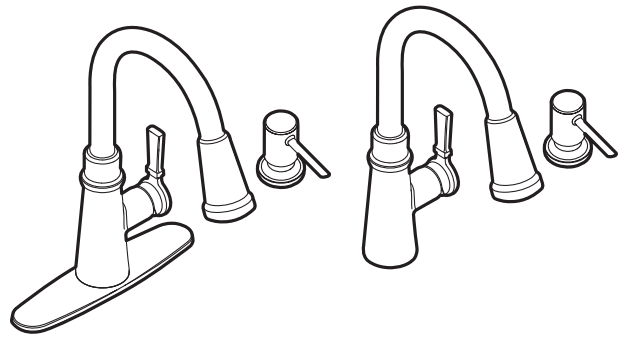

Buy it for looks. Buy it for life.®

Specifications

FAUCET DESCRIPTION

- Reflex™ pulldown system offers smooth operation, easy movement and secure docking
- Metal construction with various finishes identified by suffix
- Duralock™ quick connect system
- Power Boost™ Technology provides boosted water performance with the push of a button
- Flexible supply lines with 3/8" compression fittings
- High arc spout provides height and reach to fill or clean large pots while pull out wand provides the maneuverability for cleaning or rinsing
- 360° rotating spout

OPERATION

- Lever style handle
- Right hand mount only
- Temperature controlled by 100° arc of handle travel
- Operates with less than 5 lbs. of force
- Operates in stream or spray mode in the pullout or retracted position

FLOW

- Standard flow is limited to 1.5 gpm (5.7 L/min) at 60 psi
- Power Boost™ Button activates Boosted Stream and Boosted Spray

CARTRIDGE

- 1255™ Duralast™ cartridge for Single-Handle Faucets

STANDARDS

- Third party certified to IAPMO Green, ASME A112.18.1/CSA B125.1 and all applicable requirements referenced therein
- Certified to NSF 61/9 & 372
- Meets CalGreen and Georgia SB370 requirements
- Complies with California Proposition 65 and with the Federal Safe Drinking Water Act
- The backflow protection system in the device consists of two independently operating check valves, a primary and a secondary which prevent backflow
- ADA  for lever handle

TULLIS™ Single Handle High Arc Pulldown Kitchen Faucet

Models: 87235 series

NOTE: THIS FAUCET IS DESIGNED TO BE INSTALLED THROUGH 1, 2, 3 AND 4 HOLES, 1-1/2" (38mm) MIN. DIA. (1 HOLE FOR SOAP DISPENSER)