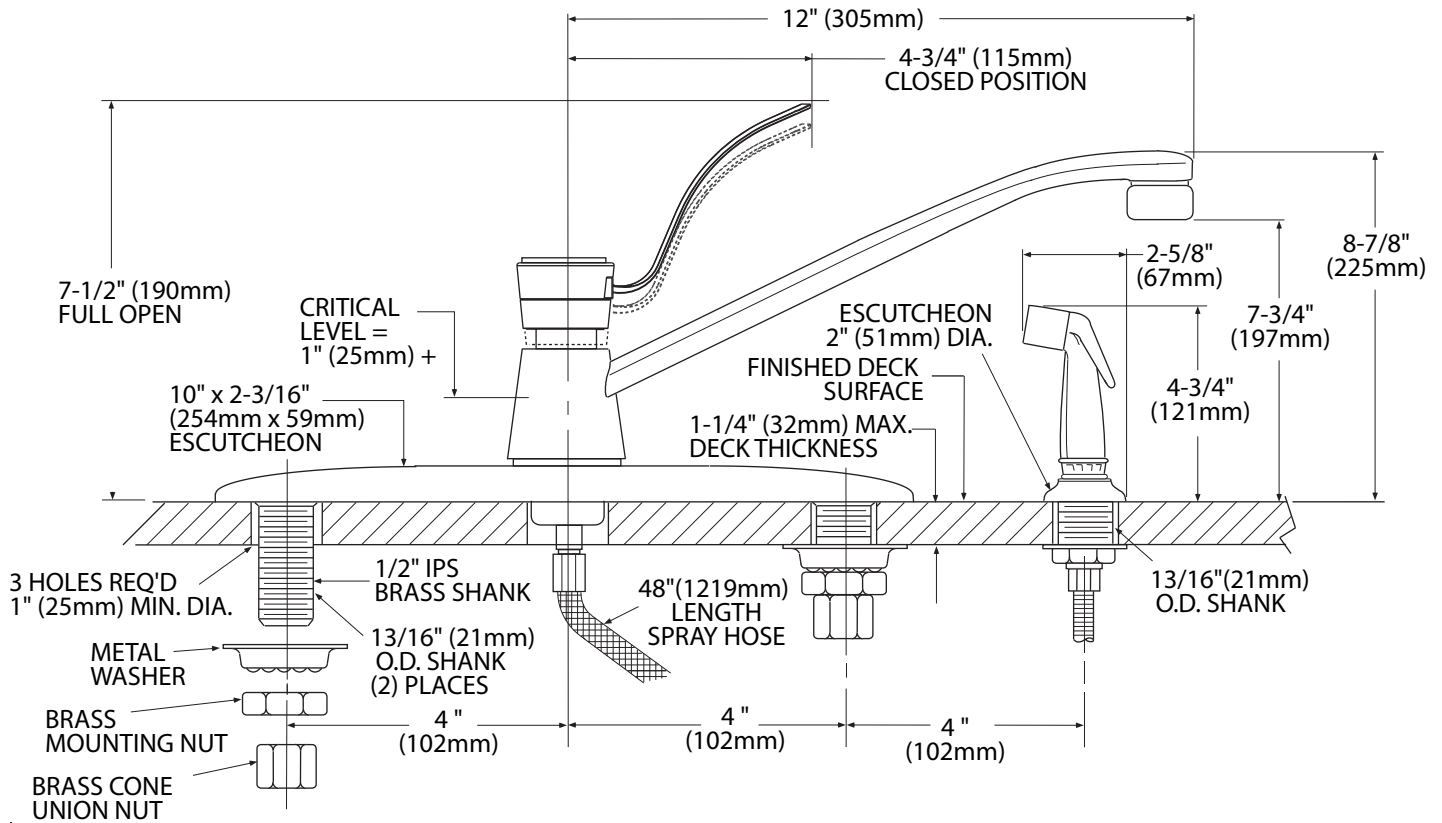

DESCRIPTION

- Chrome plated brass construction
- Supplied with 12" spout
- 1/2" IPS connections
- Supplied with vandal resistant screws

OPERATION

- Lever style handle with hot and cold color indicators
- Temperature controlled by 180° arc of handle travel

FLOW

- Aerator is limited to 2.2 gpm max (8.3 L/min)

CARTRIDGE

- 1225 cartridge design
- Nonmetallic/nonferrous and stainless steel material

STANDARDS

- Third party certified to meet ASME A112.18.1/CSA B-125.1 and all applicable specifications referenced therein
- Certified to NSF 61/9
- Complies with California Proposition 65 and with the Federal Safe Drinking Water Act
- Contains no more than 0.25% weighted average lead content
- **ADA** for lever handle

WARRANTY

- Warranted for 5 years against material or manufacturing defects

**Single-Handle Kitchen Faucet
w/Hose & Spray**

Model: 8722

**NOTE: DESIGNED TO INSTALL THROUGH 4 HOLES
1" MIN. DIA. AND 4" ON CENTER**

CRITICAL DIMENSIONS

(DO NOT SCALE)