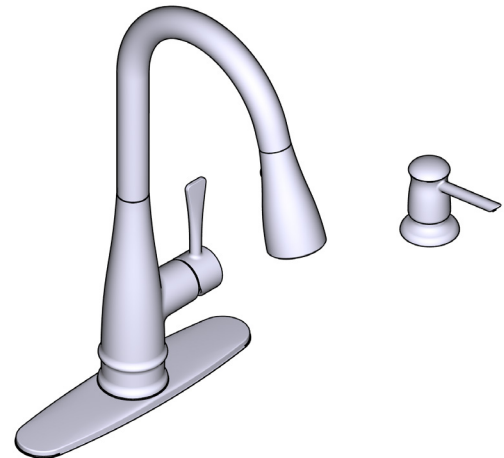

DESCRIPTION

- Power Boost™ Spray Technology
- Reflex™ pulldown system offers smooth operation, easy movement and secure docking
- Metal construction with various finishes identified by suffix
- Duralock™ quick connect system
- Pulldown spray with 68" braided hose
- Flexible supply lines with 3/8" compression fittings
- High arc spout provides height and reach to fill or clean large pots while pulldown wand provides the maneuverability for cleaning or rinsing
- 360° rotating spout

OPERATION

- Lever style handle
- Temperature controlled by 100° arc of handle travel
- Operates with less than 5 lbs. of force
- Operates in stream or spray mode in the docked or retracted position

FLOW

- Flow is limited to 1.5 gpm (5.7 L/min) at 60 psi

CARTRIDGE

- 1255™ Duralast™ cartridge for Single-Handle Faucets

STANDARDS

- Third party certified to IAPMO Green, ASME A112.18.1/CSA B-125.1 and all applicable requirements referenced therein including NSF 61/9 & 372
- Meets CalGreen and Georgia SB370 requirements
- Complies with California Proposition 65 and with the Federal Safe Drinking Water Act
- ADA for lever handle
- The backflow protection system in this device consists of two independently operating check valves, a primary and a secondary which prevent backflow

Birchfield™

Single Handle Pulldown Kitchen Faucet

MODELS: 87205SRS

NOTE: THIS FAUCET IS DESIGNED TO BE INSTALLED THROUGH 1, 2, 3 AND 4 HOLE, 1-1/2" (38mm) MIN. DIA. (1 HOLE FOR SOAP DISPENSER)

CRITICAL DIMENSIONS DO NOT SCALE