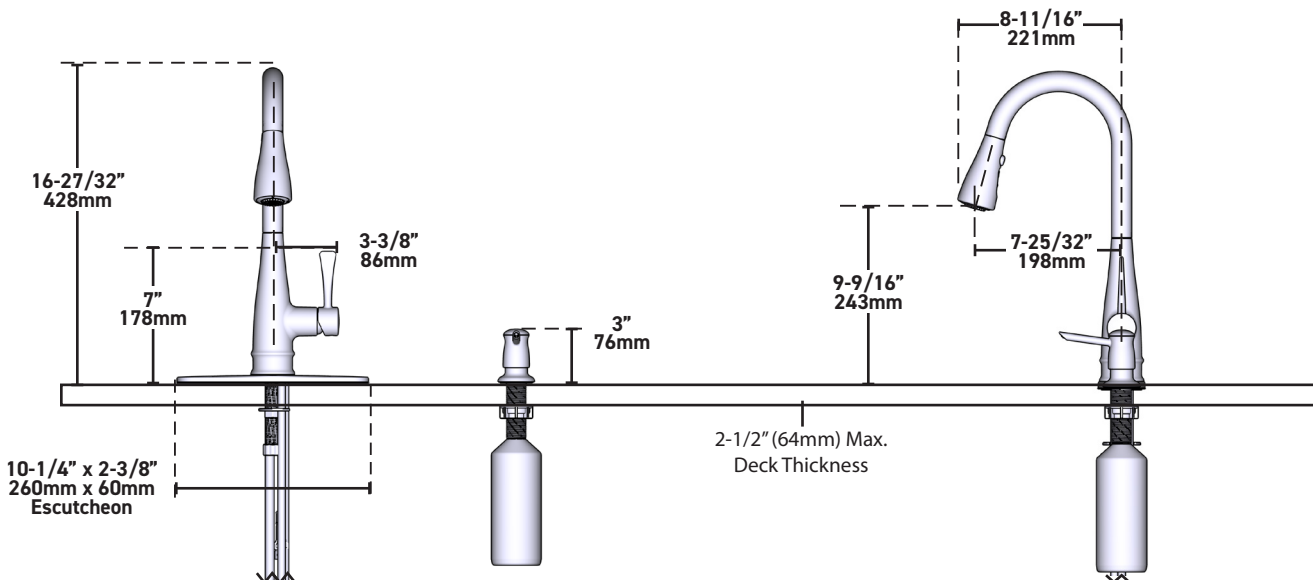

DESCRIPTION

- Power Boost™ Spray Technology
- Reflex™ pulldown system offers smooth operation, easy movement and secure docking
- Metal construction with various finishes identified by suffix
- Duralock™ quick connect system
- Pulldown spray with 68" braided hose
- Flexible supply lines with 3/8" compression fittings
- High arc spout provides height and reach to fill or clean large pots while pulldown wand provides the maneuverability for cleaning or rinsing
- 360° rotating spout

- Flow is limited to 1.5 gpm (5.7 L/min) at 60 psi

CARTRIDGE

- 1255™ Duralast™ cartridge for Single-Handle Faucets

STANDARDS

- Third party certified to IAPMO Green, ASME A112.18.1/CSA B-125.1 and all applicable requirements referenced therein including NSF 61/9 & 372
- Meets CalGreen and Georgia SB370 requirements
- Complies with California Proposition 65 and with the Federal Safe Drinking Water Act
- ADA for lever handle
- The backflow protection system in this device consists of two independently operating check valves, a primary and a secondary which prevent backflow

Birchfield™

Single Handle Pulldown Kitchen Faucet

MODELS: 87205SRS

NOTE: THIS FAUCET IS DESIGNED TO BE INSTALLED THROUGH 1, 2, 3 AND 4 HOLE, 1-1/2" (38mm) MIN. DIA. (1 HOLE FOR SOAP DISPENSER)

CRITICAL DIMENSIONS DO NOT SCALE