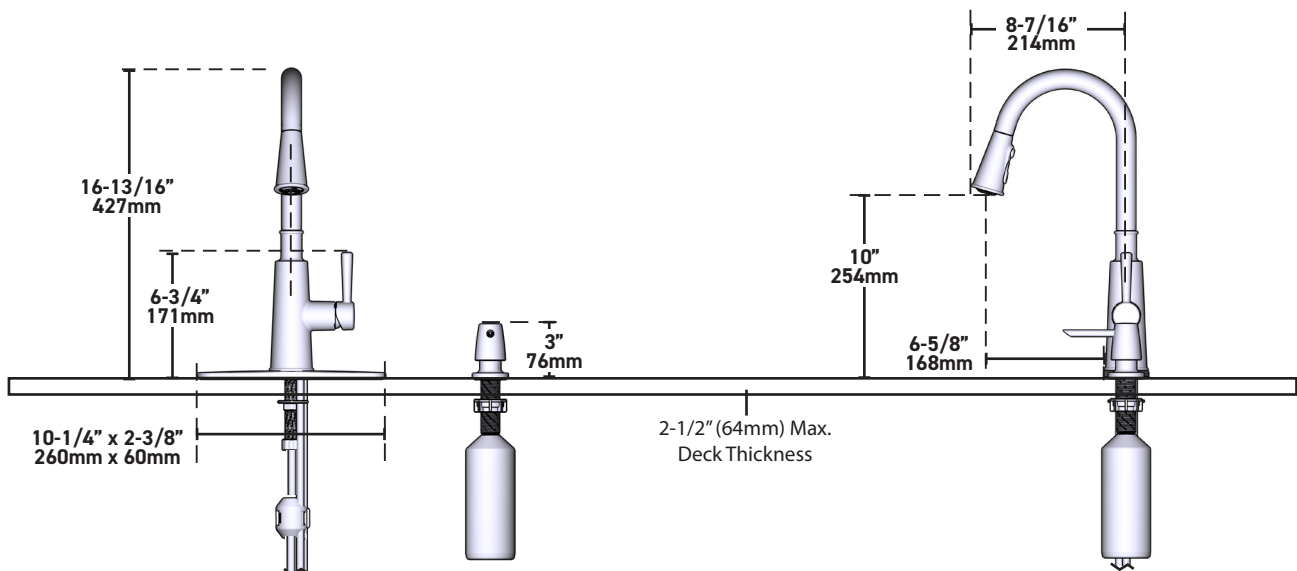

DESCRIPTION

- Power Boost™ Spray Technology
- Reflex™ pulldown system offers smooth operation, easy movement and secure docking
- Metal construction with Spot Resist Stainless finish
- Duralock™ quick connect system
- Pulldown spray with 68" braided hose
- Flexible supply lines with 3/8" compression fittings
- High arc spout provides height and reach to fill or clean large pots while pulldown wand provides the maneuverability for cleaning or rinsing
- 360° rotating spout

- Flow is limited to 1.5 gpm (5.7 L/min) at 60 psi

CARTRIDGE

- 1255™ Duralast™ cartridge for Single-Handle Faucets

STANDARDS

- Third party certified to IAPMO Green, ASME A112.18.1/CSA B-125.1 and all applicable requirements referenced therein including NSF 61/9 & 372
- Meets CalGreen and Georgia SB370 requirements
- Complies with California Proposition 65 and with the Federal Safe Drinking Water Act
- ADA for lever handle
- The backflow protection system in this device consists of two independently operating check valves, a primary and a secondary which prevent backflow

Fenn™

Single Handle Pulldown Kitchen Faucet

MODELS: 87163SR5

NOTE: THIS FAUCET IS DESIGNED TO BE INSTALLED THROUGH 1, 2, 3 AND 4 HOLE, 1-1/2" (38mm) MIN. DIA. (1 HOLE FOR SOAP DISPENSER)

CRITICAL DIMENSIONS DO NOT SCALE