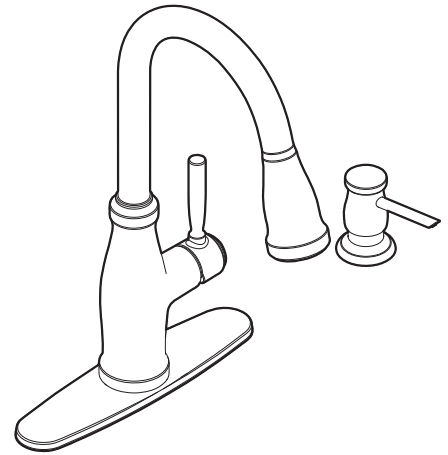

DESCRIPTION

- Reflex™ pulldown system offers smooth operation, easy movement and secure docking
- Metal construction with various finishes identified by suffix
- Duralock® quick connect installation
- PowerBoost Spray
- Flexible supply lines with 3/8" CC fittings connect directly to supply stop
- High arc spout provides height and reach to fill or clean large pots while pull out wand provides the maneuverability for cleaning or rinsing
- 360° rotating spout

OPERATION

- Lever style handle
- Temperature controlled by 100° arc of handle travel
- Operates with less than 5 lbs. of force
- Operates in stream or spray mode in the pulldown or retracted position

FLOW

- Flow is limited to 1.5 gpm (5.7 L/min) at 60 psi

CARTRIDGE

- 1255™ Duralast™ cartridge for Single-Handle Faucets

STANDARDS

- Third party certified to IAPMO Green, ASME A112.18.1/CSA B125.1 and all applicable requirements referenced therein including NSF 61/9 & 372
- Meets CalGreen and Georgia SB370 requirements
- Complies with California Proposition 65 and with the Federal Safe Drinking Water Act
- The backflow protection system in the device consists of two independently operating check valves, a primary and a secondary which prevent backflow
- ♿ ADA for lever handle

WARRANTY

- Lifetime limited warranty against leaks, drips, and finish defects to the original homeowner

Visit www.moen.com/support for complete details and limitations

**Sabelton™ Single Handle
Pulldown Kitchen Faucet
Model: 87161 series**

**NOTE: THIS FAUCET IS DESIGNED TO BE INSTALLED
THRU 1, 2, 3 and 4 HOLE, 1-1/2" (38mm) MIN. DIA.
(1 HOLE FOR SOAP DISPENSER)**