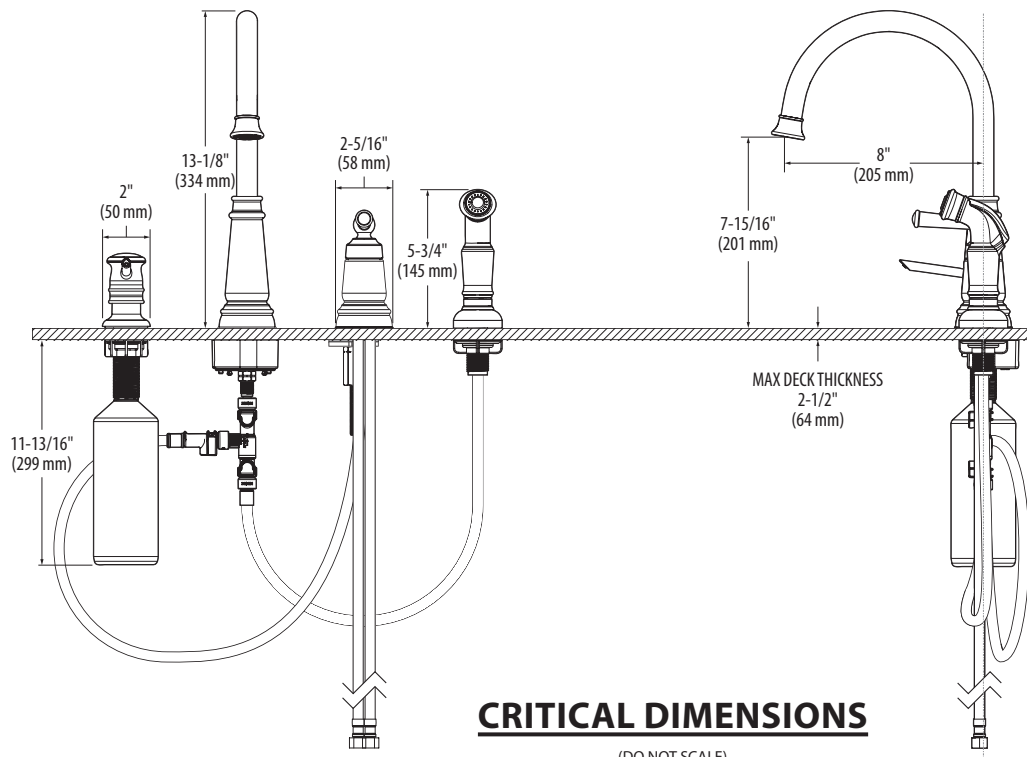

OPERATION

- Lever style handle
- Will operate with less than 5 lbs. of force

FLOW

- Aerator is limited to 1.5 gpm (7.6 L/min)

CARTRIDGE

- 1255 Duralast™ cartridge

STANDARDS

- Third party certified to ASME A112.18.1/CSA B-125.1 and all applicable requirements referenced therein
- Certified to NSF 61/9 & 372
- Complies with California Proposition 65 and with the Federal Safe Drinking Water Act
- ADA ♿ for lever handle

Specifications

Edison™ Single-Handle Kitchen Faucet w/Side Spray

Models: 87042 series

NOTE: SPOUT, HANDLE, AND HOSE
SPRAY INSTALL THROUGH DECK
HOLES A MINIMUM OF 1-1/4"
(32mm) IN DIAMETER

FAUCET DESCRIPTION

- Metal and plastic construction with various finishes identified by suffix
- Flexible supply lines with 3/8" compression fittings
- Includes side spray
- Duralock™ quick connect installation

OPERATION

Edison™ Single-Handle Kitchen Faucet w/Side Spray

Models: 87042 series

NOTE: SPOUT, HANDLE, AND HOSE
SPRAY INSTALL THROUGH DECK
HOLES A MINIMUM OF 1-1/4"
(32mm) IN DIAMETER