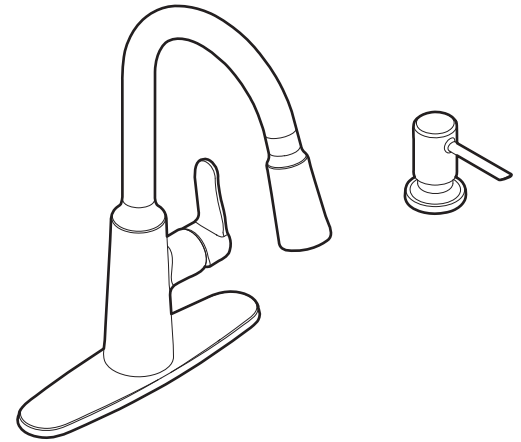

## DESCRIPTION

- Reflex™ pulldown system offers smooth operation, easy movement and secure docking
- Metal construction with various finishes identified by suffix
- Duralock® quick connect installation
- PowerClean Spray
- Flexible supply lines with 3/8"CC fittings connect directly to supply stop
- High arc spout provides height and reach to fill or clean large pots while pull down wand provides the maneuverability for cleaning or rinsing
- 360° rotating spout

## CARTRIDGE

- 1255™ Duralast™ cartridge for Single-Handle Faucets

## STANDARDS

- Third party certified to IAPMO Green, ASME A112.18.1/CSA B125.1 and all applicable requirements referenced therein including NSF 61/9 & 372
- Meets CalGreen and Georgia SB370 requirements
- Complies with California Proposition 65 and with the Federal Safe Drinking Water Act
- The backflow protection system in the device consists of two independently operating check valves, a primary and a secondary which prevent backflow
- ♿ ADA for lever handle

## Edwyn™ Single Handle Pulldown Kitchen Faucet Model: 87028 series

**NOTE:** THIS FAUCET IS DESIGNED TO BE INSTALLED THROUGH 1, 2, 3 and 4 HOLE, 1-1/2" (38mm) MIN. DIA. (1 HOLE FOR SOAP DISPENSER)