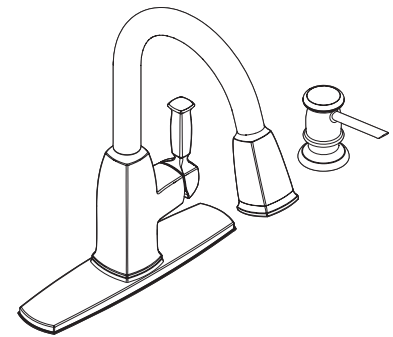

Buy it for looks. Buy it for life.®

Specifications

DESCRIPTION

- Metal construction with spot resist stainless finish
- Quick connect installation
- Pulldown spray with 68" braided hose
- 3/8" compression connections will accept standard ball nose connection for 3/8" tubing
- High arc spout provides height and reach to fill or clean large pots while the pulldown wand provides the maneuverability for cleaning or rinsing

OPERATION

- Lever style handle
- Operates with less than 5 lbs. of force
- Operates in stream or spray mode in the pulldown or retracted position

FLOW

- Flow is limited to 1.5 gpm (5.7 L/min) at 60 psi

CARTRIDGE

- 1255™ Duralast™ cartridge for Single-Handle Faucets
- Engineered polymers, non-ferrous and stainless steel materials

STANDARDS

- Third party certified to IAPMO Green, ASME A112.18.1/CSA B-125.1 and all applicable requirements referenced therein including NSF 61/9 & 372
- Meets CalGreen and Georgia SB370 requirements
- Complies with California Proposition 65 and with the Federal Safe Drinking Water Act
- ADA ♿ for lever handle
- The backflow protection system in this device consists of two independently operating check valves, a primary and a secondary which prevent backflow

WARRANTY

- Limited lifetime warranty against leaks, drips and finish defects to the original consumer purchaser
- 5 year warranty if used in commercial installations

Wellsley™

Single-Handle High Arc Pull Down Kitchen Faucet

Model: 87022SRS

NOTE: THIS FAUCET IS DESIGNED TO BE INSTALLED THRU 1, 2, 3 AND 4 HOLE, 1-1/2" (38mm) MIN. DIA. (1 HOLE FOR SOAP DISPENSER)