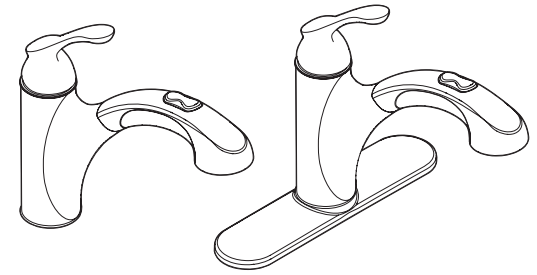

OPERATION

- Lever style handle
- Temperature controlled by 120° arc of handle travel
- Spout rotation is 120°
- Operates with less than 5lbs. of force
- Operates in stream or spray mode in the pullout or retracted position

FLOW

- Aerator is limited to 1.5 gpm (5.7 L/min) max.
- Operates in eco-performance mode by default in aerated and spray stream

CARTRIDGE

- 1255™ Duralast™ cartridge for single-handle faucets
- Engineered polymers, nonferrous and stainless steel materials

STANDARDS

- Complies with California Proposition 65 and with the Federal Safe Drinking Water Act
- Third party certified to IAPMO Green ASME A112.18.1/CSA B-125.1 and all applicable requirements referenced therein including NSF 61/9 & 372
- Meets CalGreen and Georgia SB370 requirements
- **ADA** ♿ for lever handle
- The backflow protection system in this device consists of two independently operating check valves, a primary and a secondary which prevent backflow

WARRANTY

1. Lifetime limited warranty against leaks, drips and finish defects to the original homeowner
   - 10 year limited warranty when used in a multifamily installation
   - 5 year limited warranty when used in a commercial installation
2. Visit www.moen.com/support for complete details and limitations

Banbury® Single-Handle Kitchen Pullout Faucet

Models: 87017 series

NOTE: DESIGNED TO INSTALL THROUGH
1 OR 3 HOLES 1-1/2" (38mm) DIA.