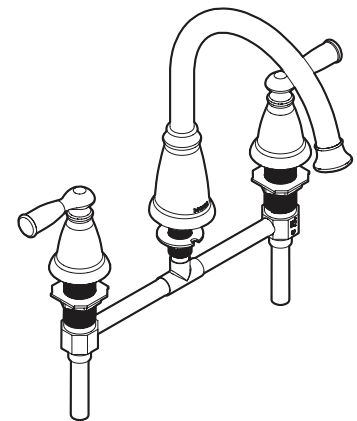

DESCRIPTION

- Metal construction
- Designed to be installed on decks up to 1-7/8" (48mm) on 10" centers

OPERATION

- Rotate hot side handle counterclockwise to open (clockwise to close) and the cold side handle clockwise to open (counterclockwise to close)

FLOW

- Designed to deliver 16 gpm at 45 psi. (60L/min)

CARTRIDGE

- Nonmetallic and stainless steel materials

STANDARDS

- Designed and manufactured to comply with the applicable requirements of: ASME A112.18.1/CSA B-125.1 and all applicable requirements referenced therein
- ADA ♿ for lever handles

WARRANTY

- Lifetime limited warranty against leaks, drips and finish defects to the original homeowner
- 10 year limited warranty when used in a multifamily installation
- 5 year limited warranty when used in a commercial installation

Visit www.moen.com/support for complete details and limitations

Banbury™
Two-Handle Roman Tub
Faucet Trim

Models: 86924 series