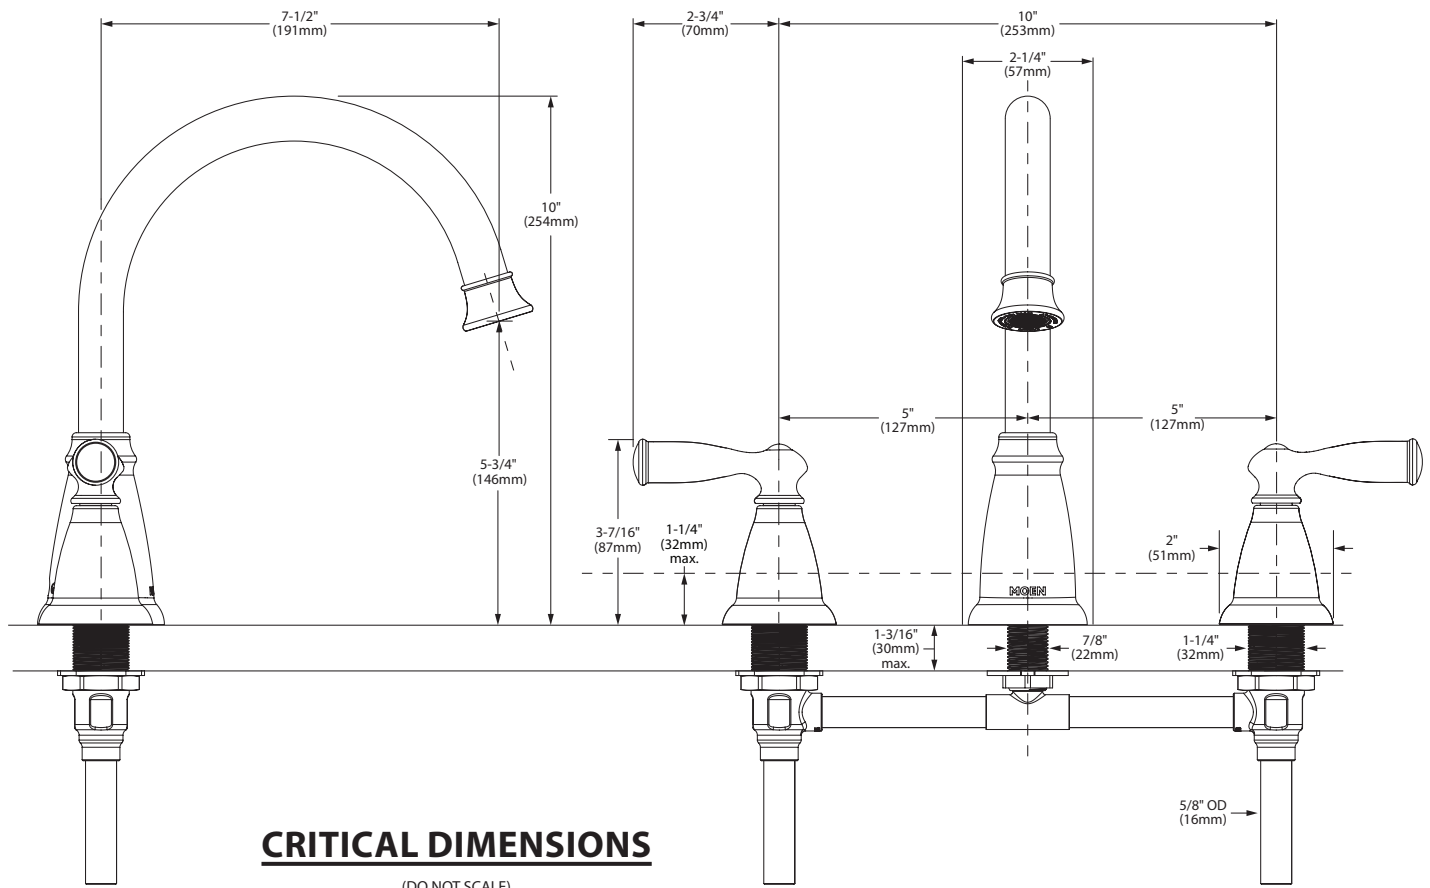

## DESCRIPTION

- Metal construction
- Designed to be installed on decks up to 1-3/8" (35mm) on 10" centers

## DESCRIPTION

- Metal construction
- Designed to be installed on decks up to 1-7/8" (48mm) on 10" centers