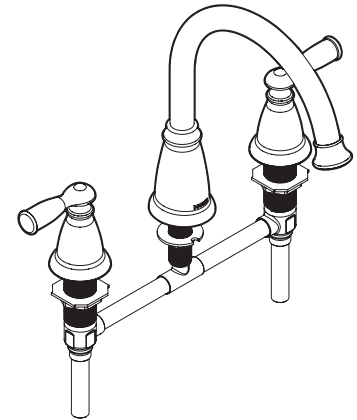

*There is more than 1 version of this model.
Page down to identify the version you have.*

DESCRIPTION

- Metal construction
- Designed to be installed on decks up to 1-3/8" (35mm) on 10" centers

OPERATION

- Rotate hot side handle counterclockwise to open (clockwise to close) and the cold side handle clockwise to open (counterclockwise to close)

FLOW

- Designed to deliver 16 gpm at 45 psi. (60L/min)

CARTRIDGE

- Nonmetallic and stainless steel materials

STANDARDS

- Designed and manufactured to comply with the applicable requirements of: ASME A112.18.1/CSA B-125.1 and all applicable requirements referenced therein
- ADA for lever handles

WARRANTY

- Lifetime limited warranty against leaks, drips and finish defects to the original homeowner
- 10 year limited warranty when used in a multifamily installation
- 5 year limited warranty when used in a commercial installation

Visit www.moen.com/support for complete details and limitations

Banbury™
Two-Handle Roman Tub
Faucet Trim

Models: 86924 series