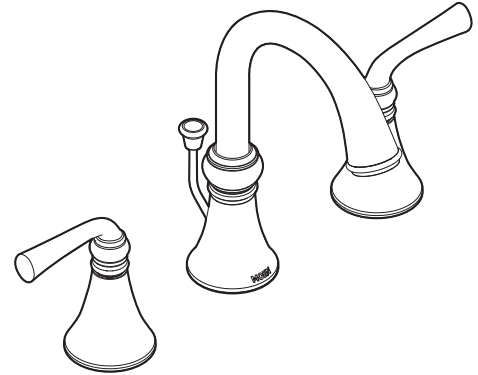

Buy it for looks. Buy it for life.®

■ Order by Part Number

*There is more than 1 version of this model.
Page down to identify the version you have.*

DESCRIPTION

- Duralock™ quick connect installation
- Metal construction with various finishes identified by suffix
- 1/2" IPS connections
- Includes non-metal pop-up waste assembly

OPERATION

- Lever style handles
- Hot side counterclockwise to open (clockwise to close)
- Cold side clockwise to open (counterclockwise to close)

FLOW

- Aerator is limited to 1.5 gpm max (5.7 L/min)

CARTRIDGE

- 1234 cartridge design
- Nonmetallic and stainless steel material

STANDARDS

- Third party certified to WaterSense®, ASME A112.18.1/CSA B125.1, and all applicable requirements referenced therein including NSF 61/9 & 372
- Contains no more than 0.25% weighted average lead content
- Complies with California Proposition 65 and with the Federal Safe Drinking Water Act

WETHERLY™ Two-Handle Widespread Lavatory Faucet

Models: 84855 series

NOTE: SPOUT INSTALLS THROUGH 1-1/8" MIN. DIA. HOLE. VALVES INSTALL THROUGH 1-1/8" MIN. DIA. HOLE.

FOR MORE INFORMATION CALL: 1-800-BUY-MOEN