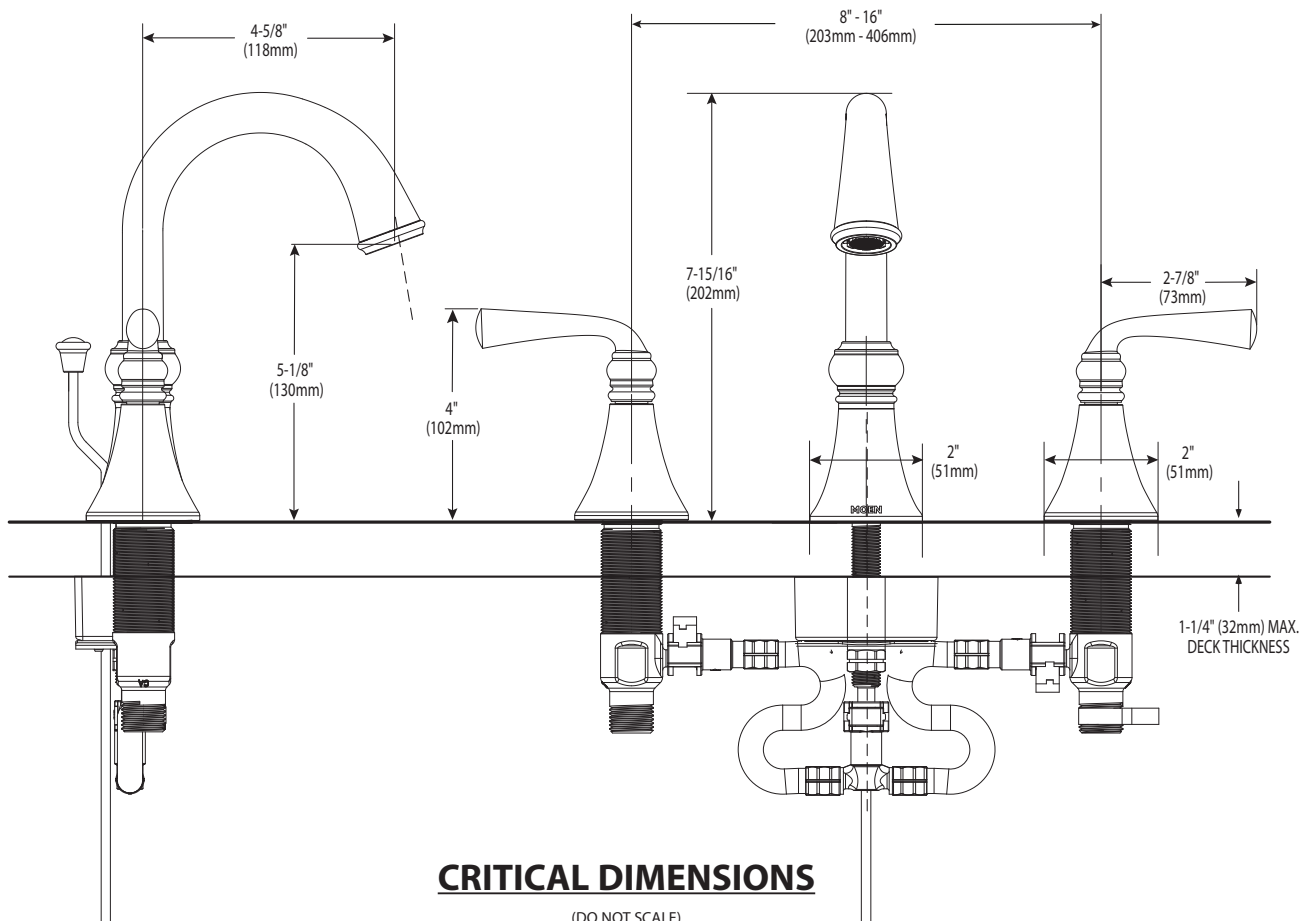

WETHERLY™ Two-Handle Widespread Lavatory Faucet

Models: 84855 series

NOTE: SPOUT INSTALLS THROUGH 1-1/8" MIN. DIA. HOLE. VALVES INSTALL THROUGH 1-1/8" MIN. DIA. HOLE.

FOR MORE INFORMATION CALL: 1-800-BUY-MOEN