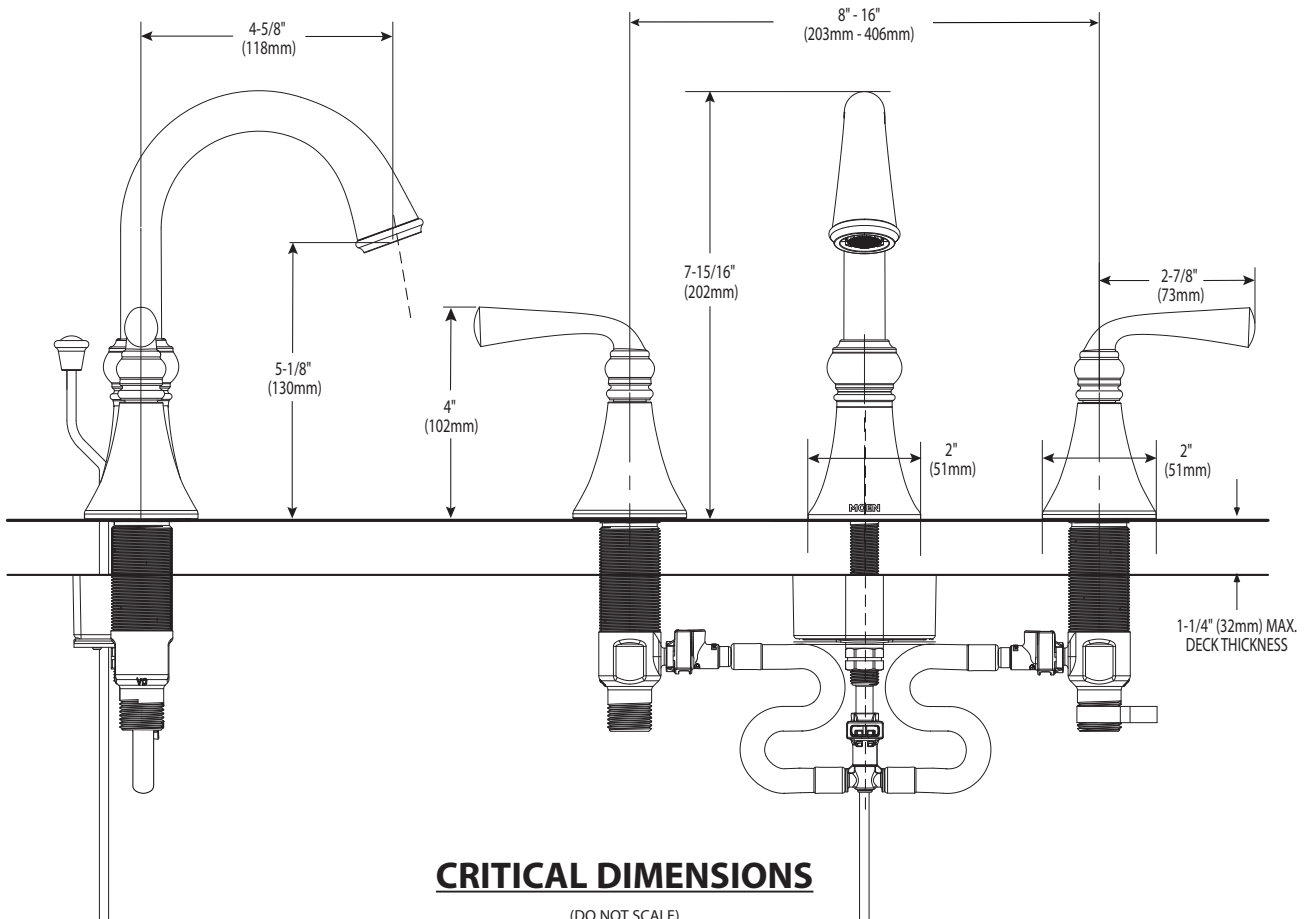

WETHERLY™ Two-Handle Widespread Lavatory Faucet

Models: 84855 series

NOTE: SPOUT INSTALLS THROUGH 1-1/8" MIN. DIA. HOLE. VALVES INSTALL THROUGH 1-1/8" MIN. DIA. HOLE.

FOR MORE INFORMATION CALL: 1-800-BUY-MOEN

www.moen.com

Buy it for looks. Buy it for life.®

■ Order by Part Number

DESCRIPTION

- Quick connect installation
- Metal construction with various finishes identified by suffix
- 1/2" IPS connections
- Includes non-metal pop-up waste assembly