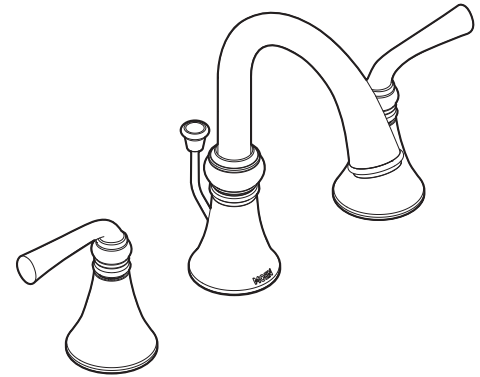

www.moen.com

Buy it for looks. Buy it for life.®

■ Order by Part Number

DESCRIPTION

- Quick connect installation
- Metal construction with various finishes identified by suffix
- 1/2" IPS connections
- Includes non-metal pop-up waste assembly

- 1224 cartridge design
- Nonmetallic and stainless steel material

STANDARDS

- Third party certified to WaterSense®, ASME A112.18.1/CSA B125.1, and all applicable requirements referenced therein including NSF 61/9 & 372
- Contains no more than 0.25% weighted average lead content
- Complies with California Proposition 65 and with the Federal Safe Drinking Water Act

WETHERLY™ Two-Handle Widespread Lavatory Faucet

Models: 84855 series

NOTE: SPOUT INSTALLS THROUGH 1-1/8" MIN. DIA. HOLE. VALVES INSTALL THROUGH 1-1/8" MIN. DIA. HOLE.

FOR MORE INFORMATION CALL: 1-800-BUY-MOEN