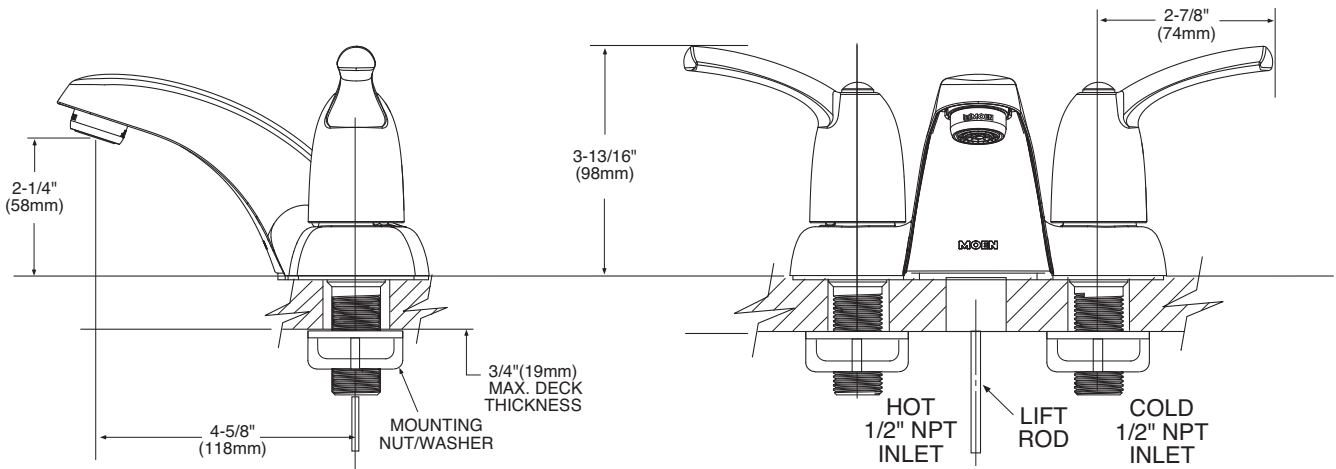

NOTE: This faucet is designed to be installed thru 3 holes, 1" min. dia.

CRITICAL DIMENSIONS

(DO NOT SCALE)

FOR MORE INFORMATION CALL: 1-800-BUY-MOEN

www.moen.com