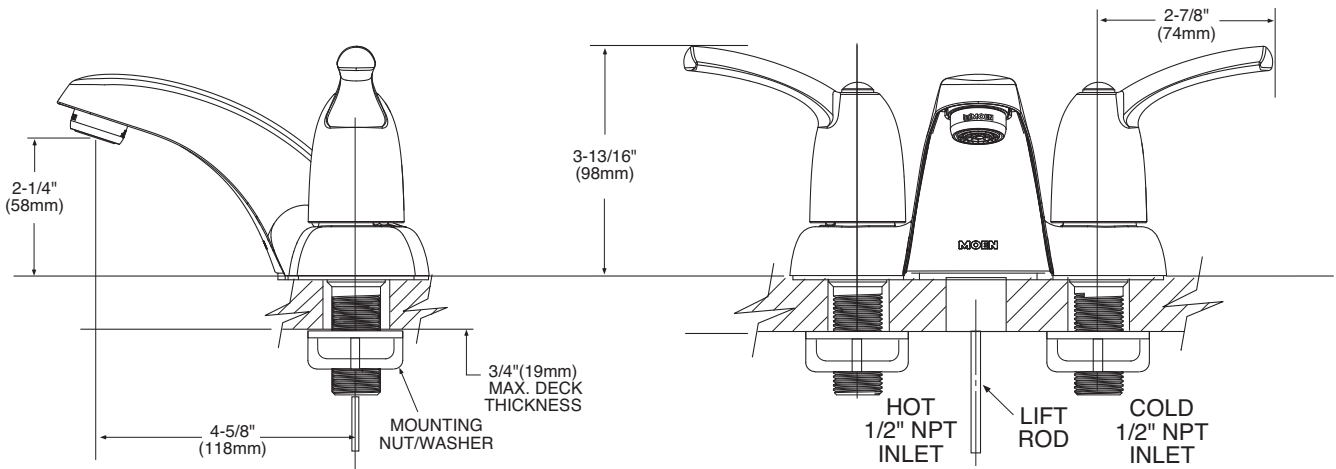

CRITICAL DIMENSIONS

(DO NOT SCALE)

FOR MORE INFORMATION CALL: 1-800-BUY-MOEN

www.moen.com