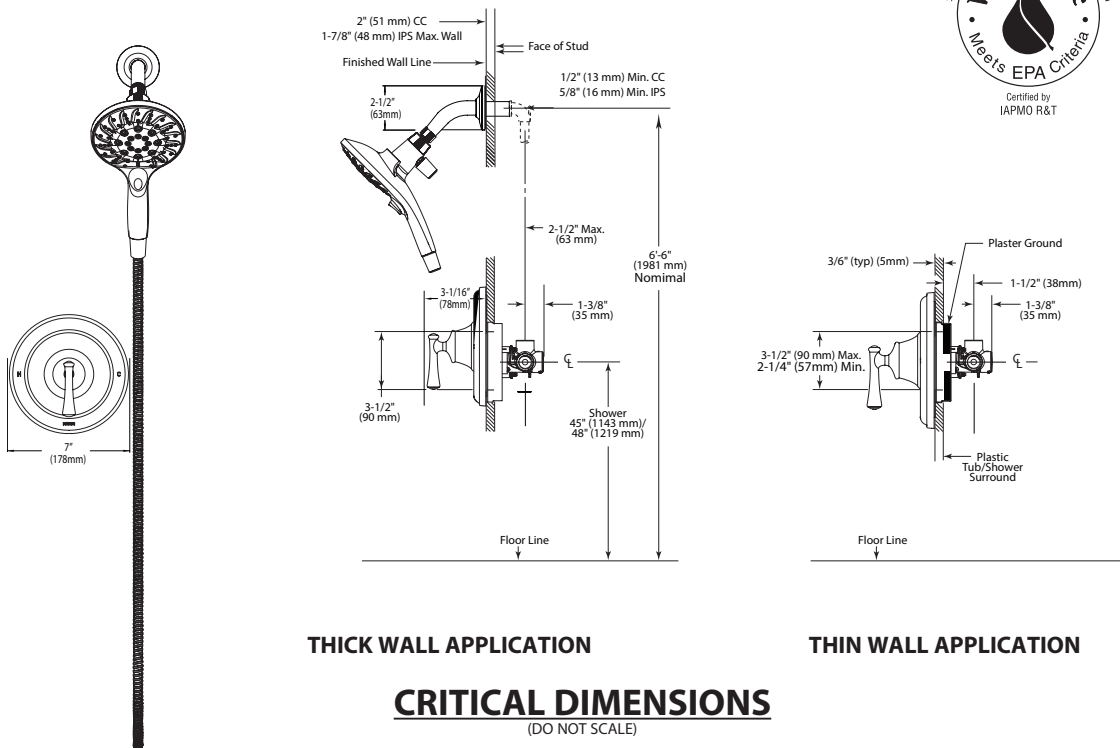

FOR MORE INFORMATION CALL: 1-800-BUY-MOEN

www.moen.com