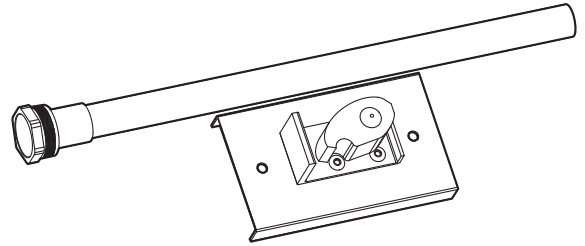

DESCRIPTION

- Stainless steel construction
- Anti-slip spring loaded handle grip with stainless steel mounting screws
- 30" heavy duty hose w/garden hose threaded connection

Hose Bracket w/Rubber Hose

Model: 8199

CRITICAL DIMENSIONS

(DO NOT SCALE)