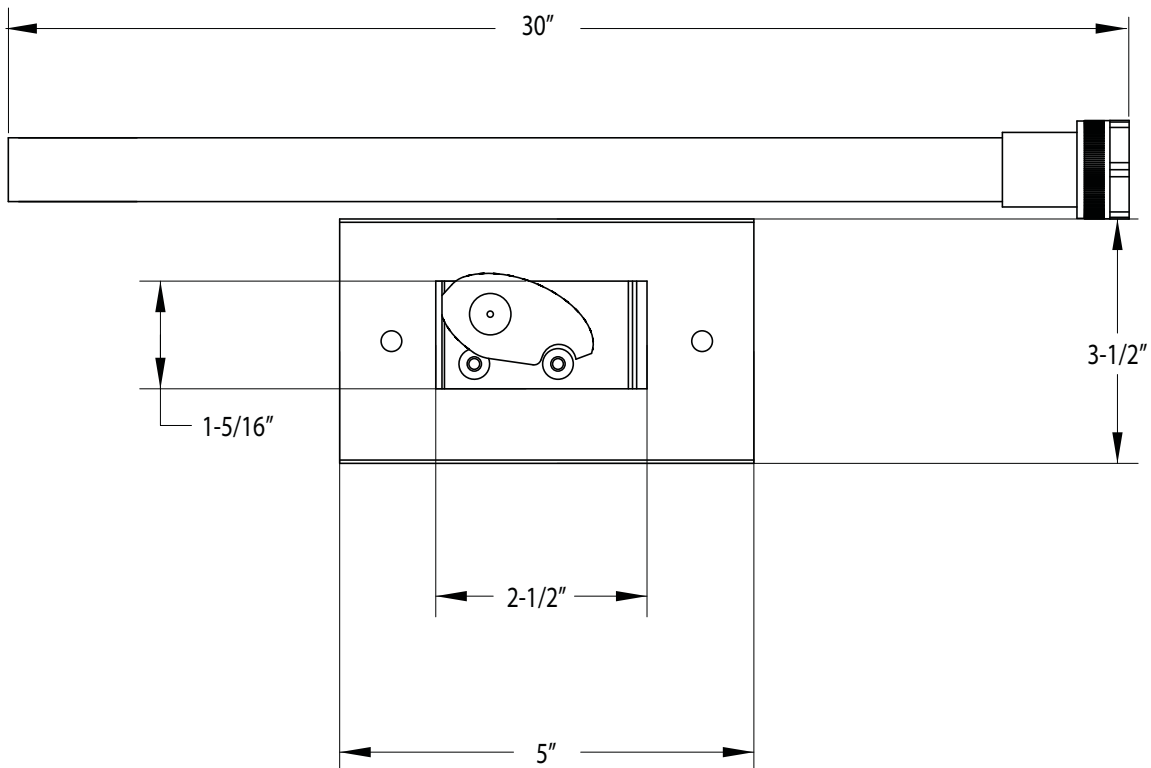

DESCRIPTION

- Stainless steel construction
- Anti-slip spring loaded handle grip with stainless steel mounting screws
- 30" heavy duty hose w/garden hose threaded connection

Hose Bracket w/Rubber Hose

Model: 8199

CRITICAL DIMENSIONS

(DO NOT SCALE)