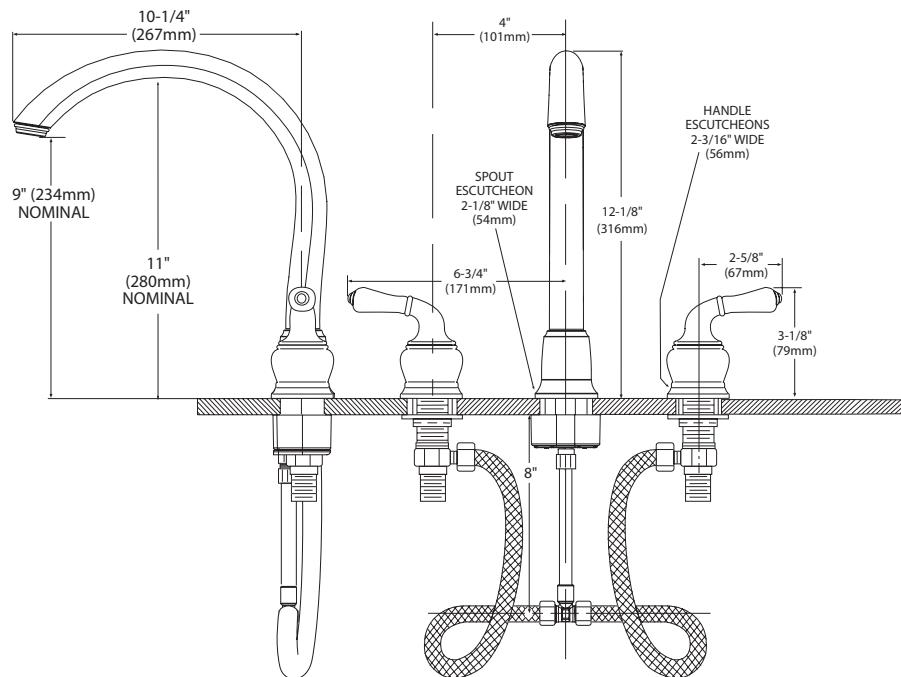

Buy it for looks. Buy it for life.®

Specifications

FAUCET DESCRIPTION

- Metal construction with chrome plated or stainless finish
- 1/2" IPS connections
- Lever style handles (less handle inserts)
- Handle inserts include hot (red) and cold (blue) color indicators

Models: 7785, 7785SL,
 87785, 87785SL

Discontinued Models: 7785CP, 7785P,
 R7785/A7785, R7785P/A7785P,
 R7785CG/A7785CG, R7785CPR/A7785CPR,
 R7785PM/A7785PM, R7785BP/A7785BP,
 R7785ST/A7785ST

Spout installs through deck holes a minimum of 1-1/4" (32mm) in diameter. Valves install through 1-1/8" (28mm) min. diameter hole.