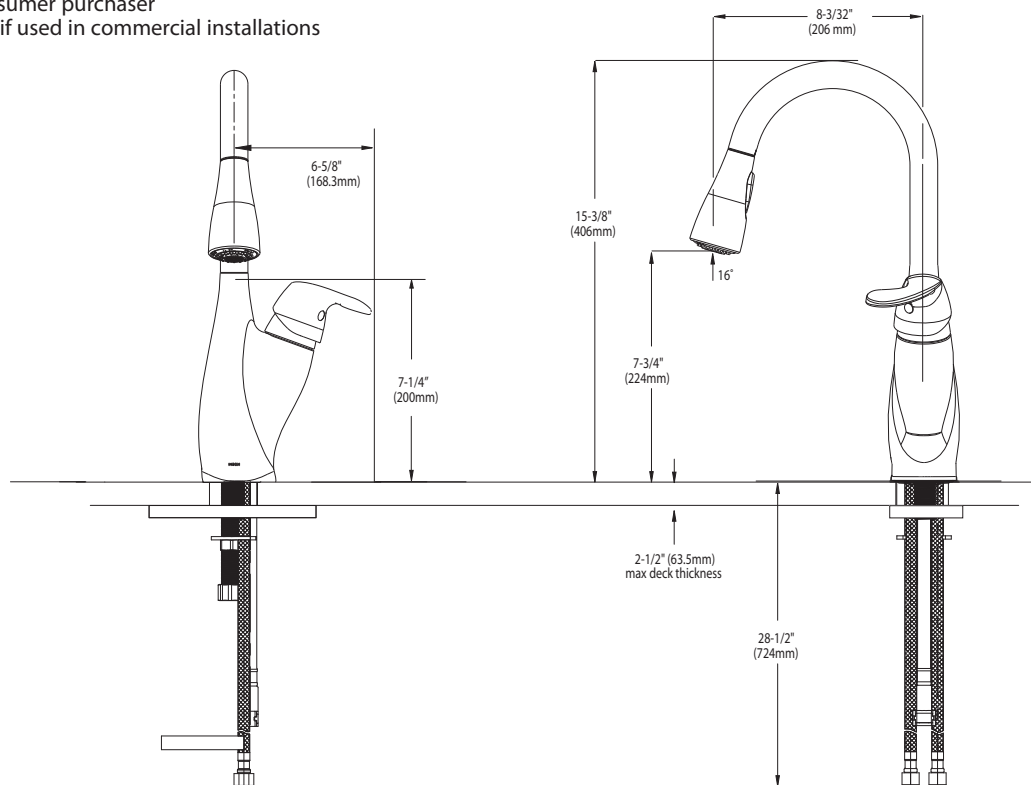

OPERATION

- Lever style handle
- Temperature controlled by 100° arc of handle travel
- Operates with less than 5 lbs. of force
- Operates in stream or spray mode in the pullout or retracted position
- When filling a vessel outside the sink, the pause feature conveniently stops the flow of water as the wand passes over the counter top

Models: 7599 series

NOTE: THIS FAUCET IS DESIGNED TO BE INSTALLED
THRU 1 HOLE, 1-1/2" (38mm) MIN. DIA.

(OPTIONAL 3-HOLE ESCUTCHEON #131383 AVAILABLE)

CRITICAL DIMENSIONS

(DO NOT SCALE)

FOR MORE INFORMATION CALL: 1-800-BUY-MOEN

www.moen.com

Buy it for looks. Buy it for life.®

Specifications

DESCRIPTION

- Metal construction with various finishes identified by suffix
- Hydrolock® quick connect installation
- Pullout spray with 68" braided hose
- 1/2" IPS connections will accept standard ball nose connection for 3/8" tubing
- High arc spout provides height and reach to fill or clean large pots while the pull out wand provides the maneuverability for cleaning or rinsing

Models: 7599 series

NOTE: THIS FAUCET IS DESIGNED TO BE INSTALLED THRU 1 HOLE, 1-1/2" (38mm) MIN. DIA.

(OPTIONAL 3-HOLE ESCUTCHEON #131383 AVAILABLE)

CRITICAL DIMENSIONS

(DO NOT SCALE)