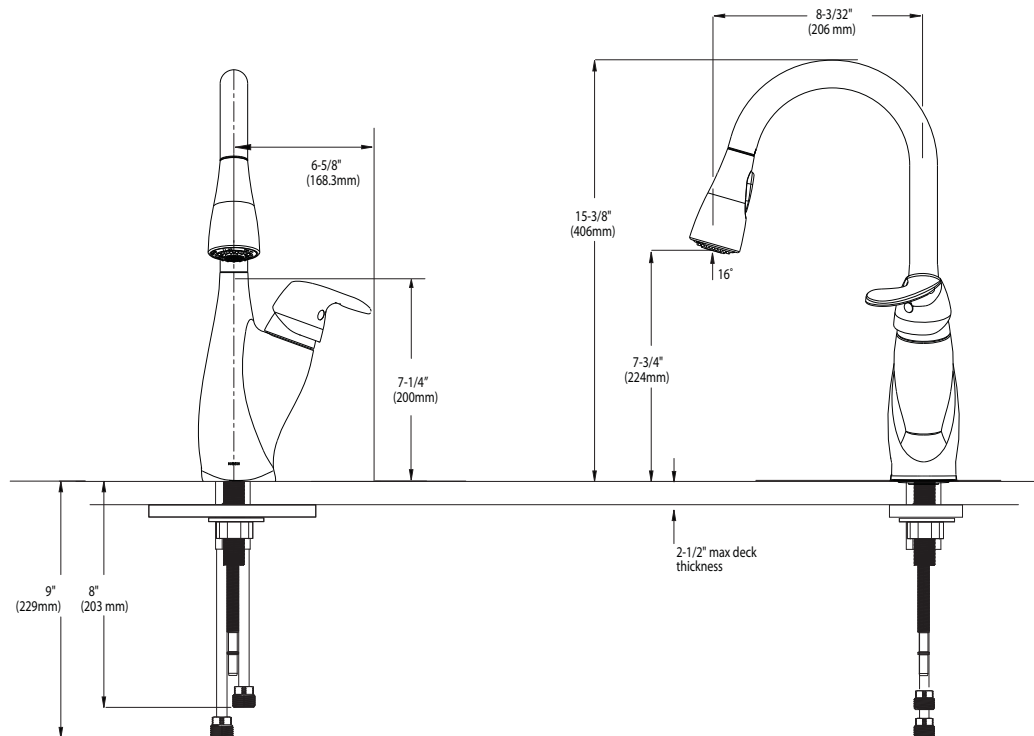

Buy it for looks. Buy it for life.®

Specifications

*There is more than 1 version of this model.
Page down to identify the version you have.*

DESCRIPTION

- Metal construction with various finishes identified by suffix
- Hydrolock® quick connect installation
- Pullout spray with 68" braided hose
- Flexible supplies with 3/8" compression fittings
- High arc spout provides height and reach to fill or clean large pots while the pull out wand provides the maneuverability for cleaning or rinsing

www.moen.com

Buy it for looks. Buy it for life.®

Specifications

DESCRIPTION

- Metal construction with various finishes identified by suffix
- Hydrolock® quick connect installation
- Pullout spray with 68" braided hose
- 1/2" IPS connections will accept standard ball nose connection for 3/8" tubing
- High arc spout provides height and reach to fill or clean large pots while the pull out wand provides the maneuverability for cleaning or rinsing

OPERATION

- Lever style handle
- Operates with less than 5 lbs. of force
- Operates in stream or spray mode in the pullout or retracted position
- When filling a vessel outside the sink, the pause feature conveniently stops the flow of water as the wand passes over the counter top

Models: 7599 series

NOTE: THIS FAUCET IS DESIGNED TO BE INSTALLED THRU 1 HOLE, 1-1/2" (38mm) MIN. DIA.

(OPTIONAL 3-HOLE ESCUTCHEON #131383 AVAILABLE)

CRITICAL DIMENSIONS

(DO NOT SCALE)