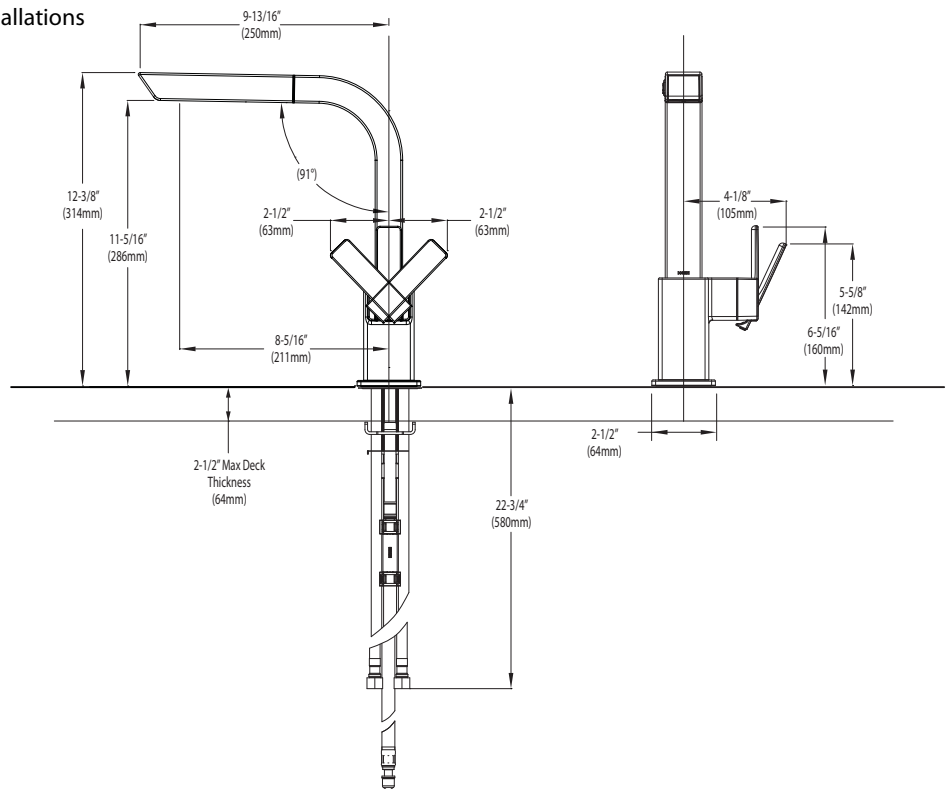

Buy it for looks. Buy it for life.®

Specifications

FAUCET DESCRIPTION

- Metal construction with various finishes identified by suffix
- Hydrolock® quick connect installation
- Pullout spray with 68" braided hose
- Flexible supply lines with 3/8" fittings connect directly to supply stops
- High arc spout provides height and reach to fill or clean large pots while pull out wand provides the maneuverability for cleaning or rinsing
- 360° rotating spout provides ability to install handle on either side

OPERATION

- Lever style handle
- Operates in stream or spray mode in the pullout or retracted position
- When filling a vessel outside the sink, the pause feature conveniently stops the water flow as the wand passes over the counter top
- Temperature controlled by 100° arc of handle travel

FLOW

- Flow is limited to 2.2. gpm (8.3 L/min) at 60 psi

CARTRIDGE

- 1255™ Duralast™ cartridge for Single-Handle Faucets

STANDARDS

- Third party certified to ASME A112.18.1/CSA B125.1 and all applicable requirements referenced therein including NSF 61/9
- Contains no more than 0.25% weighted average lead content
- Complies with California Proposition 65 and with the Federal Safe Water Drinking Act
- The backflow protection system in the device consists of two independently operating check valves, a primary and a secondary which prevent backflow

Model: 7597 series

NOTE: THIS FAUCET IS DESIGNED TO BE INSTALLED
THRU 1 HOLE, 1-1/2" (38mm) DIA.

CRITICAL DIMENSIONS

(DO NOT SCALE)