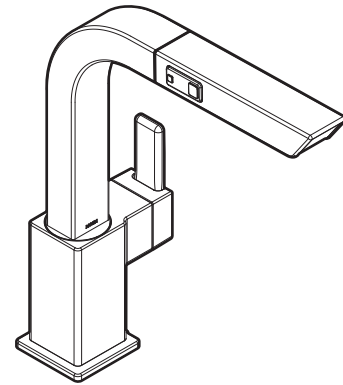

OPERATION

- Lever style handle
- Operates in stream or spray mode in the pullout or retracted position
- When filling a vessel outside the sink, the pause feature conveniently stops the water flow as the wand passes over the counter top
- Temperature controlled by 100° arc of handle travel

FLOW

- Flow is limited to 2.2. gpm (8.3 L/min) at 60 psi

CARTRIDGE

- 1255™ Duralast™ cartridge for Single-Handle Faucets

STANDARDS

- Third party certified to ASME A112.18.1/CSA B125.1 and all applicable requirements referenced therein including NSF 61/9
- Contains no more than 0.25% weighted average lead content
- Complies with California Proposition 65 and with the Federal Safe Water Drinking Act
- The backflow protection system in the device consists of two independently operating check valves, a primary and a secondary which prevent backflow

- **ADA** for lever handle

WARRANTY

- Lifetime limited warranty against leaks, drips and finish defects to the original consumer purchaser
- 5 year warranty if used in commercial installations

90 DEGREE™
Single Handle High Arc
Pull Out Kitchen Faucet

Model: 7597 series

NOTE: THIS FAUCET IS DESIGNED TO BE INSTALLED
THRU 1 HOLE, 1-1/2" (38mm) DIA.