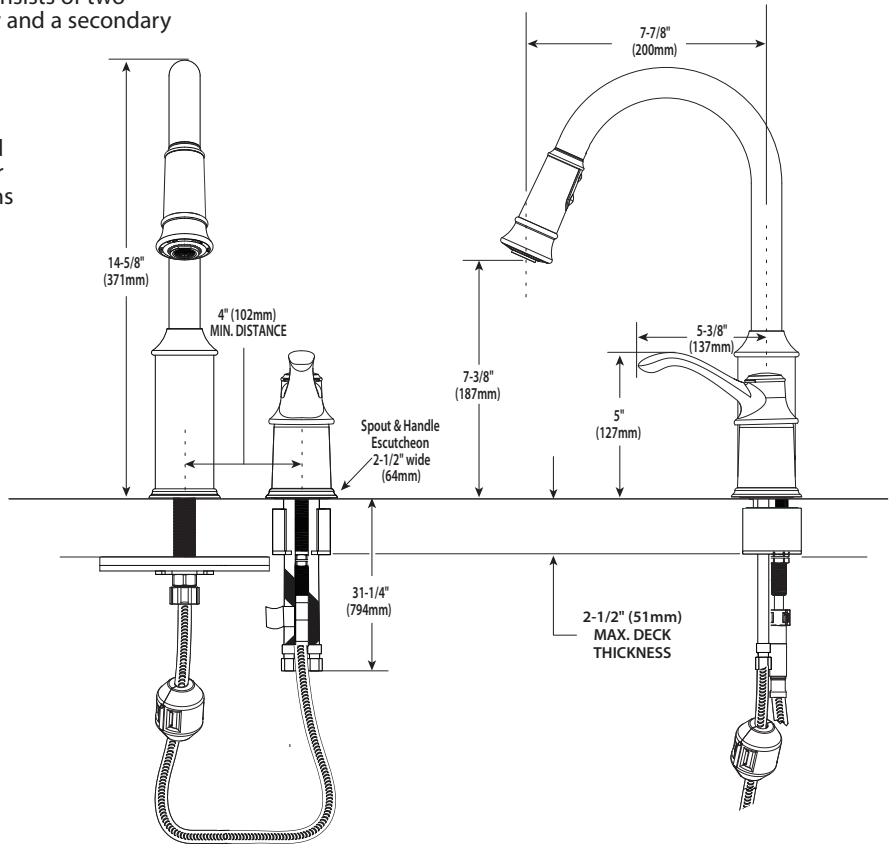

**OPERATION**

- Temperature controlled by 100° arc of handle travel
- When filling a vessel outside of the sink, the pause feature conveniently stops the flow of water as the wand passes over the countertop
- Convenient single-button actuation provides flexibility to switch from stream to spray mode

**FLOW**

- Flow is limited to 1.5 gpm (5.7 L/min) at 60 psi

**CARTRIDGE**

- 1255™ Duralast™ cartridge

**STANDARDS**

- Third party certified to IAPMO Green, ASME A112.18.1/CSA B125.1 and all applicable requirements therein including NSF 61/9
- Meets CalGreen and Georgia SB370 requirements
- Contains no more than 0.25% weighted average lead content
- Complies with California Proposition 65 and with the Federal Safe Drinking Water Act
- The backflow protection system in this device consists of two independently operating check valves, a primary and a secondary which prevent backflow.
- ADA  for lever handle

# Specifications

**Aberdeen™**  
**Single Handle High Arc Pulldown**  
**Kitchen Faucet**

**Models:** 7590 series

**NOTE:** DESIGNED TO INSTALL  
THRU 2 HOLES 1-1/4" (32mm) MIN. DIA.

**CRITICAL DIMENSIONS**

## OPERATION

- Temperature controlled by 100° arc of handle travel
- When filling a vessel outside of the sink, the pause feature conveniently stops the flow of water as the wand passes over the countertop
- Convenient single-button actuation provides flexibility to switch from stream to spray mode