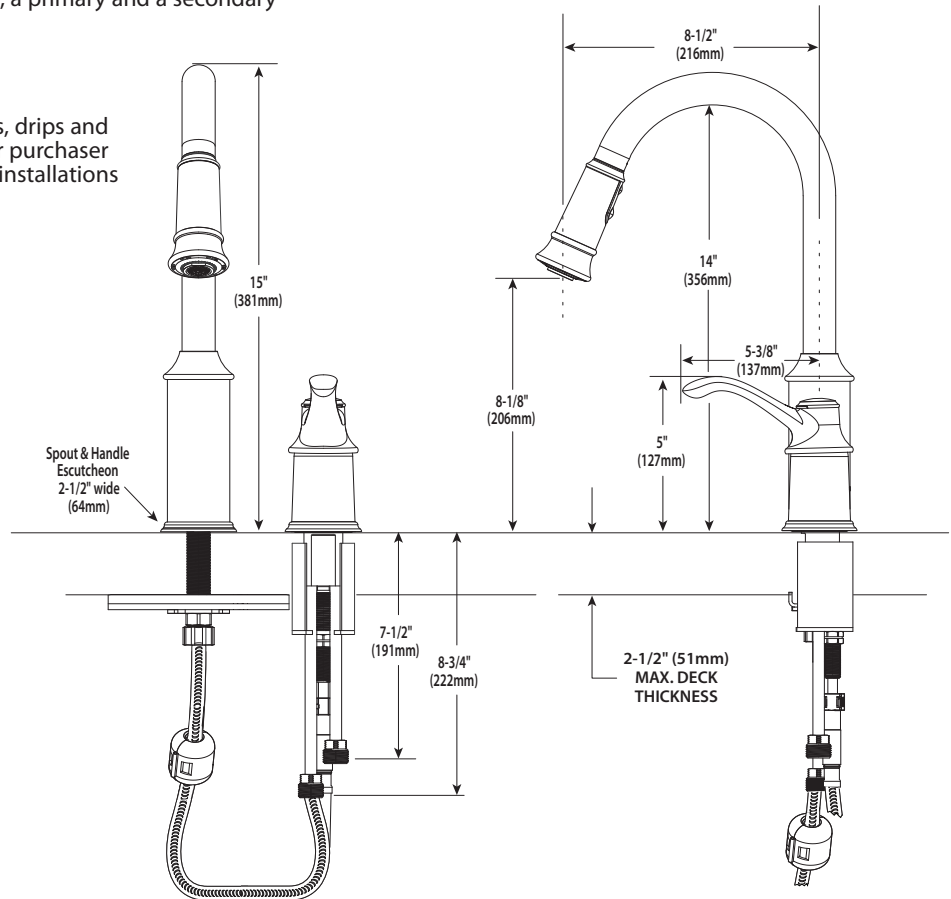

## FAUCET DESCRIPTION

- Metal construction with various finishes identified by suffix
- High arc spout provides the height and reach to fill or clean large pots while the pulldown feature provides the infinite maneuverability for cleaning or rinsing
- Hydrolock® quick connect system
- Pulldown spray with 68" braided hose
- Flexible supplies with 3/8" compression fittings

## OPERATION

- Temperature controlled by 100° arc of handle travel
- When filling a vessel outside of the sink, the pause feature conveniently stops the flow of water as the wand passes over the countertop
- Convenient single-button actuation provides flexibility to switch from stream to spray mode

## STANDARDS

- Third party certified to ASME A112.18.1/CSA B-125.1 and all applicable requirements therein including NSF61/9
- Complies with California Proposition 65 and with the Federal Safe Drinking Water Act
- The backflow protection system in this device consists of two independently operating check valves, a primary and a secondary which prevent backflow.
- ADA  for lever handle

## Aberdeen™ Single Handle High Arc Pulldown Kitchen Faucet

Models: 7590 series

**NOTE:** DESIGNED TO INSTALL  
THRU 2 HOLES 1-1/4" (32mm) MIN. DIA.