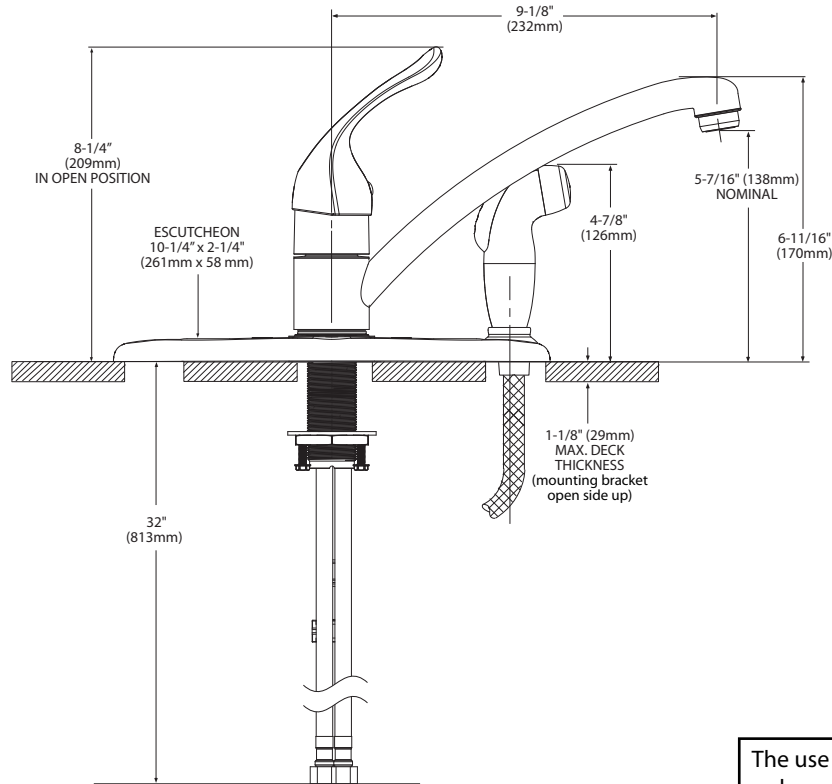

# Specifications

**CHATEAU®**

**Single-Handle Kitchen Faucet  
w/Protégé Side Spray in Deck Plate**

**Model: 7454**

**Bulk Model: 67454**

**NOTE: DESIGNED TO INSTALL THROUGH  
3 HOLES 1-1/4" (32mm) MIN. DIA. AND 4" (102mm)  
ON CENTER.**

**CRITICAL DIMENSIONS**

(DO NOT SCALE)

The use of aerator part 116711 reduces flow to a maximum of 1.5 gpm (5.7L/min.)

Buy it for looks. Buy it for life.®

## DESCRIPTION

- Metal construction with either chrome plated, decorative glacier, Ivory or sand finish
- 1/2" IPS connections will accept standard ball hose connection for 3/8" tubing
- Includes Protégé side spray