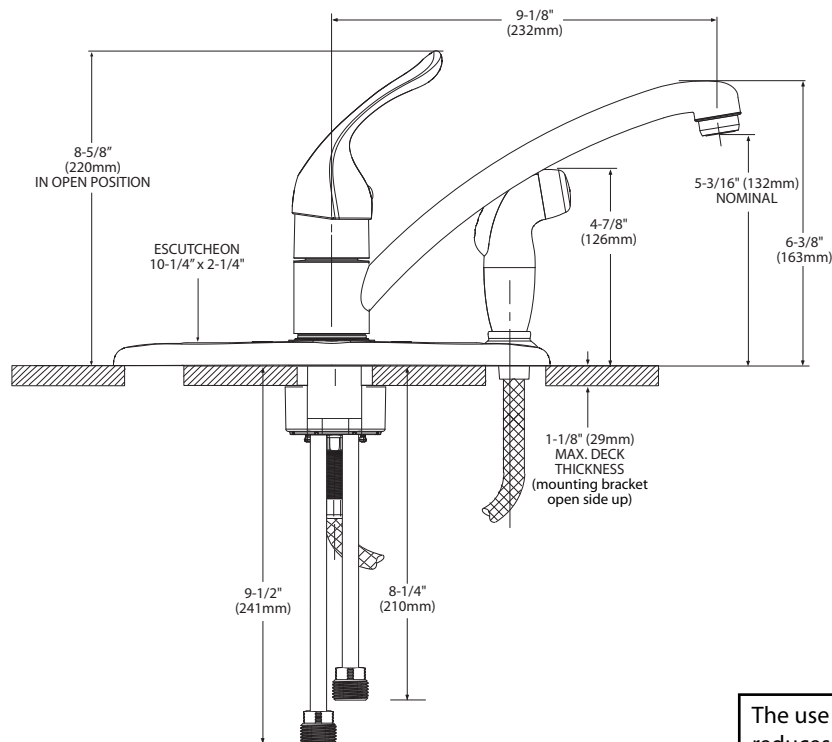

## CHATEAU®

### Single-Handle Kitchen Faucet w/Protégé Side Spray in Deck Plate

**Model:** 7454

**Bulk Model:** 67454

**(bulk packed 12 per carton)**

**NOTE:** DESIGNED TO INSTALL THROUGH  
3 HOLES 1-1/4" (32mm) MIN. DIA. AND 4" (102mm)  
ON CENTER.

## CRITICAL DIMENSIONS

(DO NOT SCALE)

The use of aerator part 116711 reduces flow to a maximum of 1.5 gpm (5.7L/min.)