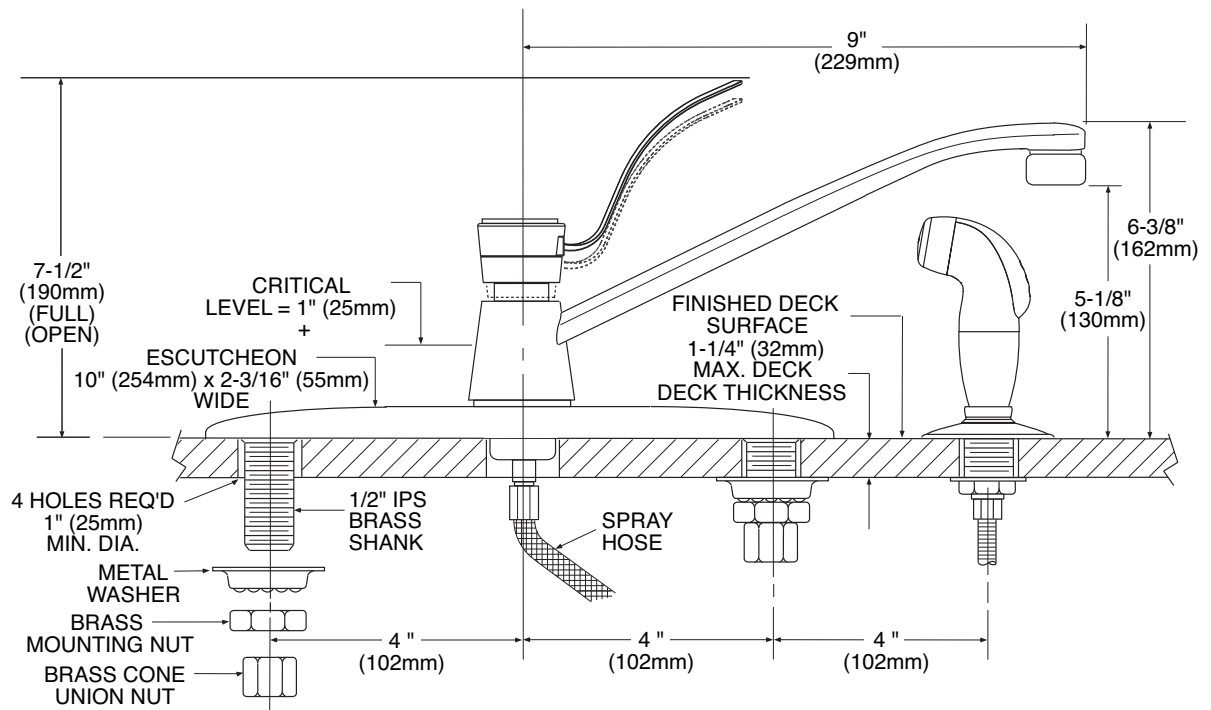

Buy it for looks. Buy it for life.®

Specifications

DESCRIPTION

- Chrome plated brass construction
- Supplied with 9" spout
- 1/2" IPS connections will accept standard ball nose connection for 3/8" tubing
- Includes Protégé Side Spray

Model: 7310

NOTE: DESIGNED TO INSTALL
THRU 4 HOLES 1" (25mm) MIN. DIA.
AND 4" (102mm) ON CENTER

CRITICAL DIMENSIONS

(DO NOT SCALE)