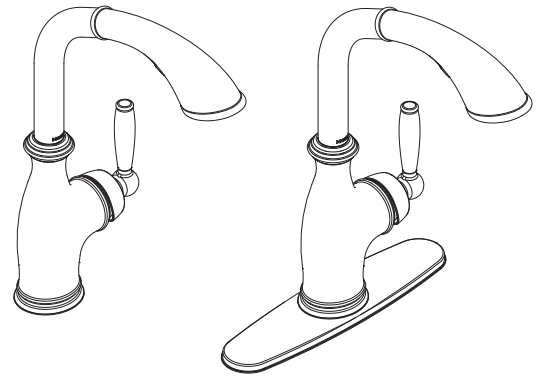

OPERATION

- Lever style handle
- Temperature controlled by 100° arc of handle travel
- Operates with less than 5 lbs. of force
- Operates in stream or spray mode in the pullout or retracted position
- When filling a vessel outside the sink, the pause feature conveniently stops the flow of water as the wand passes over the counter top

FLOW

- Flow is limited to 1.5 gpm (5.7 L/min) at 60 psi

CARTRIDGE

- 1255™ Duralast™ cartridge for Single-Handle Faucets

STANDARDS

- Third party certified to IAPMO Green, ASME A112.18.1/CSA B125.1 and all applicable requirements referenced therein including NSF 61/9
- Meets CalGreen and Georgia SB370 requirements
- Complies with California Proposition 65 and with the Federal Safe Drinking Water Act
- The backflow protection system in the device consists of two independently operating check valves, a primary and a secondary which prevent backflow
- **ADA** for lever handle

WARRANTY

- Lifetime limited warranty against leaks, drips and finish defects to the original consumer purchaser
- 5 year warranty if used in commercial installations

BRANTFORD™
Single Handle High Arc
Pullout Kitchen Faucet

Models: 7285 series

NOTE: THIS FAUCET IS DESIGNED TO BE INSTALLED
THRU 1 OR 3 HOLES, 1-1/2" (38mm) MIN. DIA.