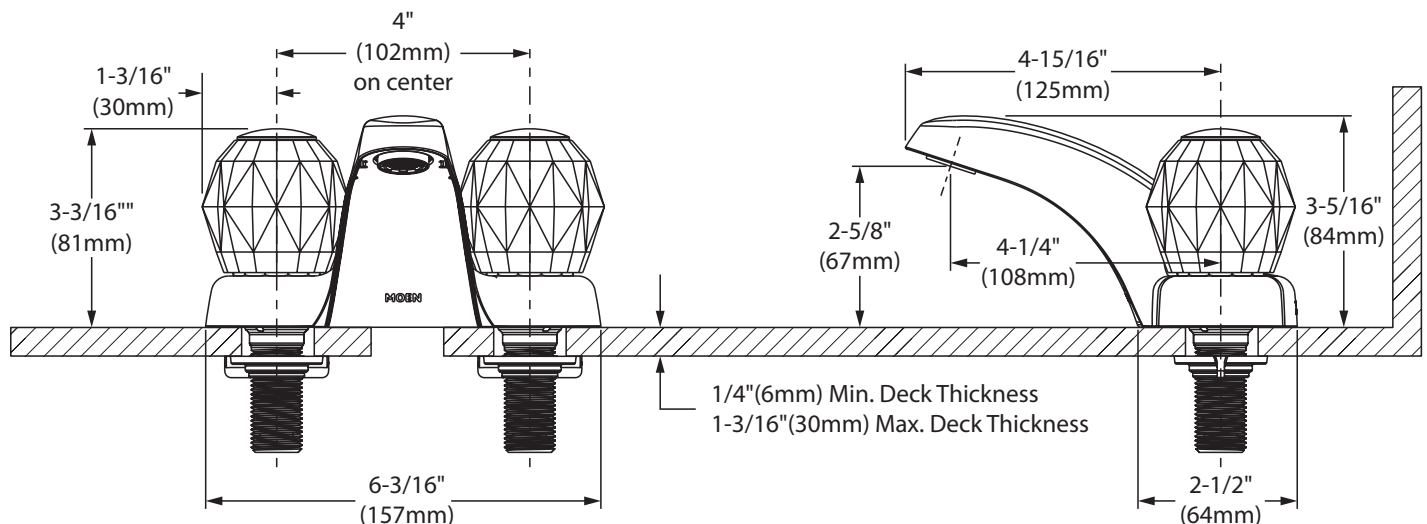

# Specifications

**CHATEAU®**

**Two-Handle 4" Centerset Lavatory Faucet**

**Bulk Models (12 per carton):**

- 64919 includes metal waste
- 64920 includes 50/50 waste
- 64900 less waste\*

\* Models less waste include removable plug button in lift rod hole, and can be installed through 2 holes, 1" min. diameter, and 4" on center