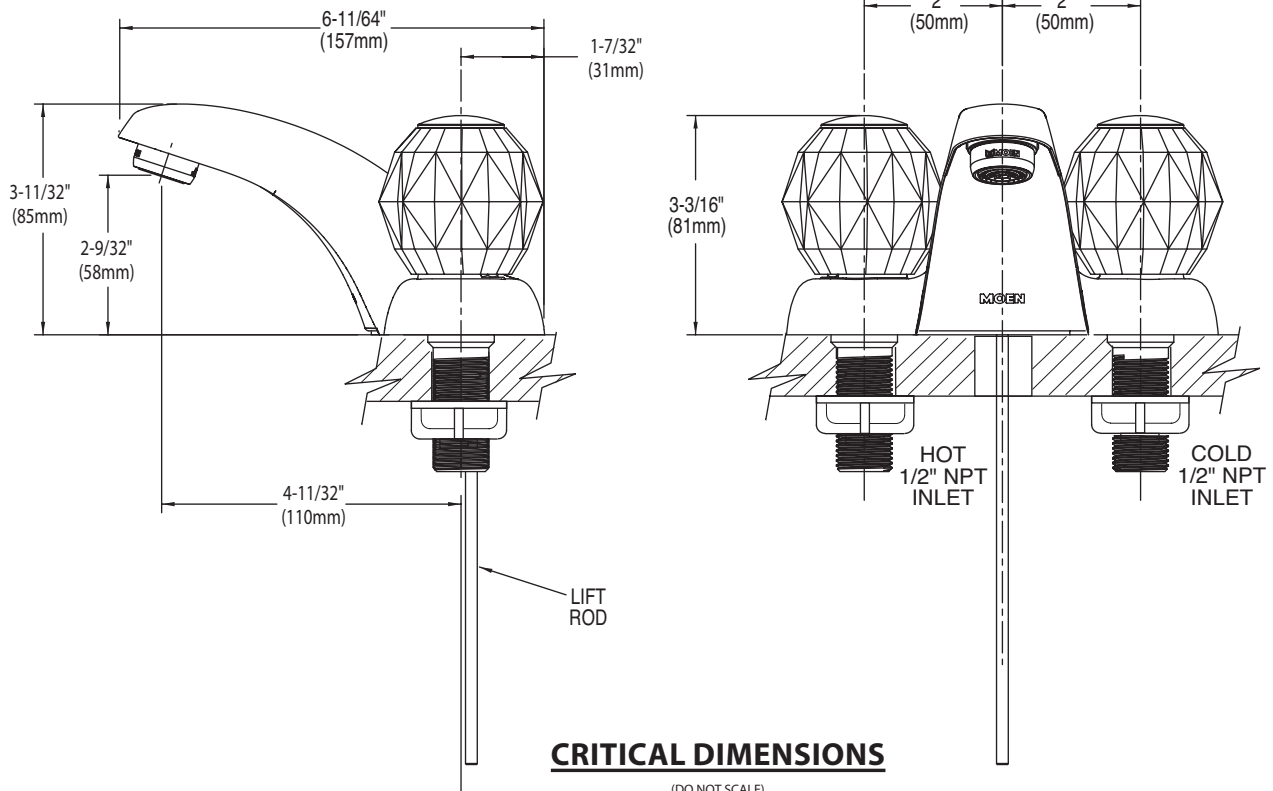

Buy it for looks. Buy it for life.®

Specifications

DESCRIPTION

- Metal construction with a chrome plated or LifeShine® polished brass finish
- 1/2" IPS connections
- Includes metal pop-up type waste assembly

OPERATION

- Knob style handles with hot and cold color indicators
- Rotate either handle counterclockwise to open and clockwise to close

FLOW

- Aerator is limited to 2.2 gpm max (8.3 L/min)

CARTRIDGE

- 1224 cartridge design
- Nonmetallic and stainless steel material

STANDARDS

- Third party certified by CSA to meet CSA B-125 and ASME A112.18.1M and all applicable requirements referenced therein.
- Certified to ANSI/NSF 61/9
- Complies with California Proposition 65 and with the Federal Safe Water Drinking Act

WARRANTY

- Lifetime limited warranty against leaks, drips and finish defects to the original consumer purchaser
- 5 year warranty if used in commercial installations

CHATEAU®

Two-Handle Lavatory Faucet with Metal Waste Assembly

Bulk Models (12 per carton):
64919 includes metal waste

NOTE: Designed to be installed through
3 - 1" min. dia. holes 2" on center