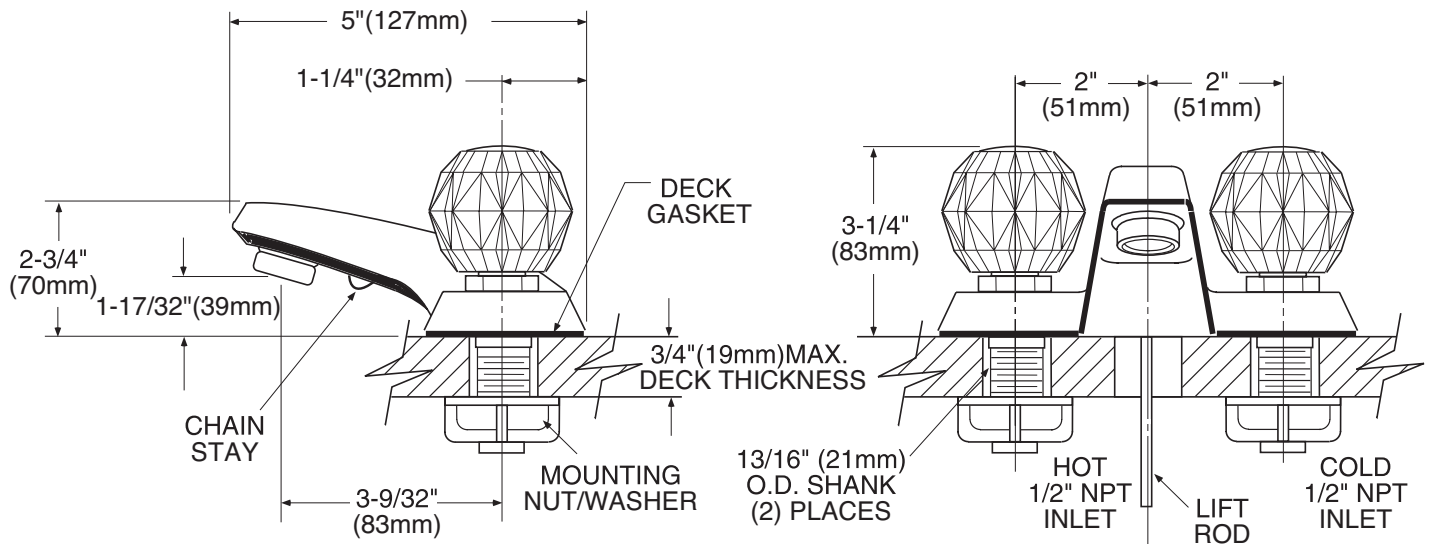

CRITICAL DIMENSIONS

(DO NOT SCALE)