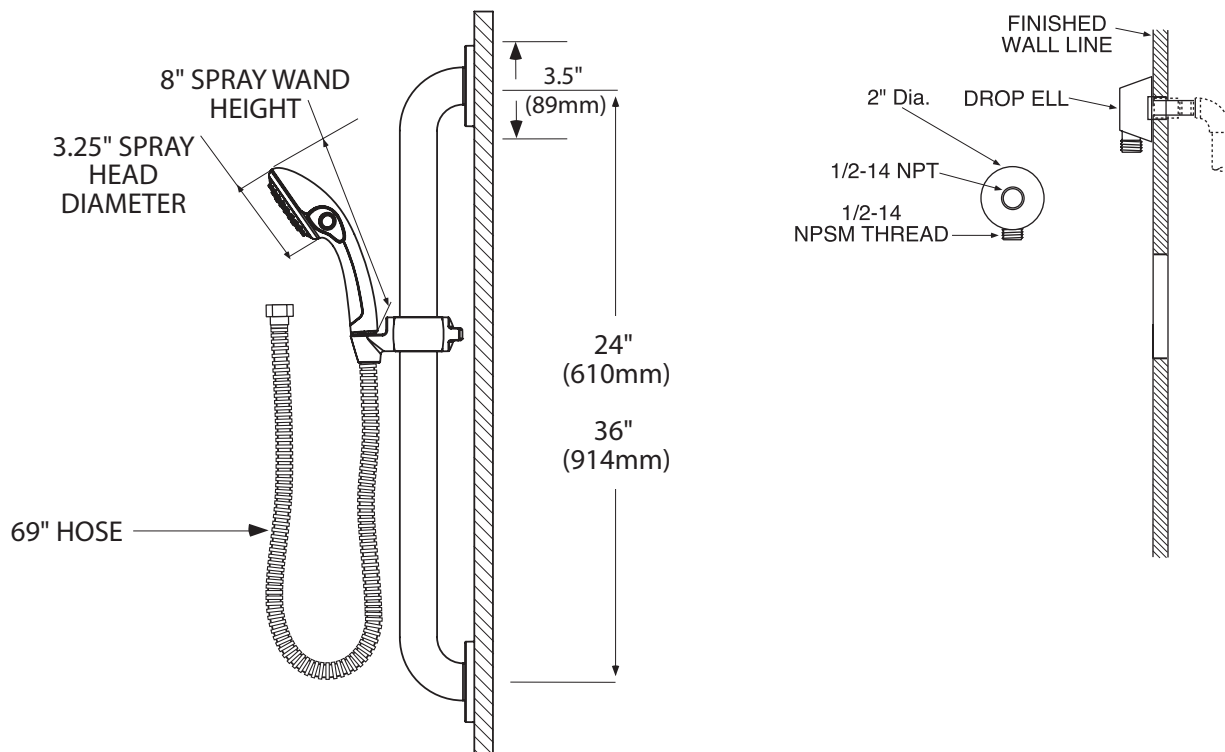

STANDARDS

- Third party certified to ASME A112.18.1/CSA B-125.1, ASSE 1014 and all applicable requirements referenced therein
- Backflow prevention compliance through ASME A112.18.3
- Includes ADA compliant grab bar

WARRANTY

- Warranted for 5 years against material or manufacturing defects

**Handheld With
Slide Bar/Grab Bar**

CRITICAL DIMENSIONS

(DO NOT SCALE)