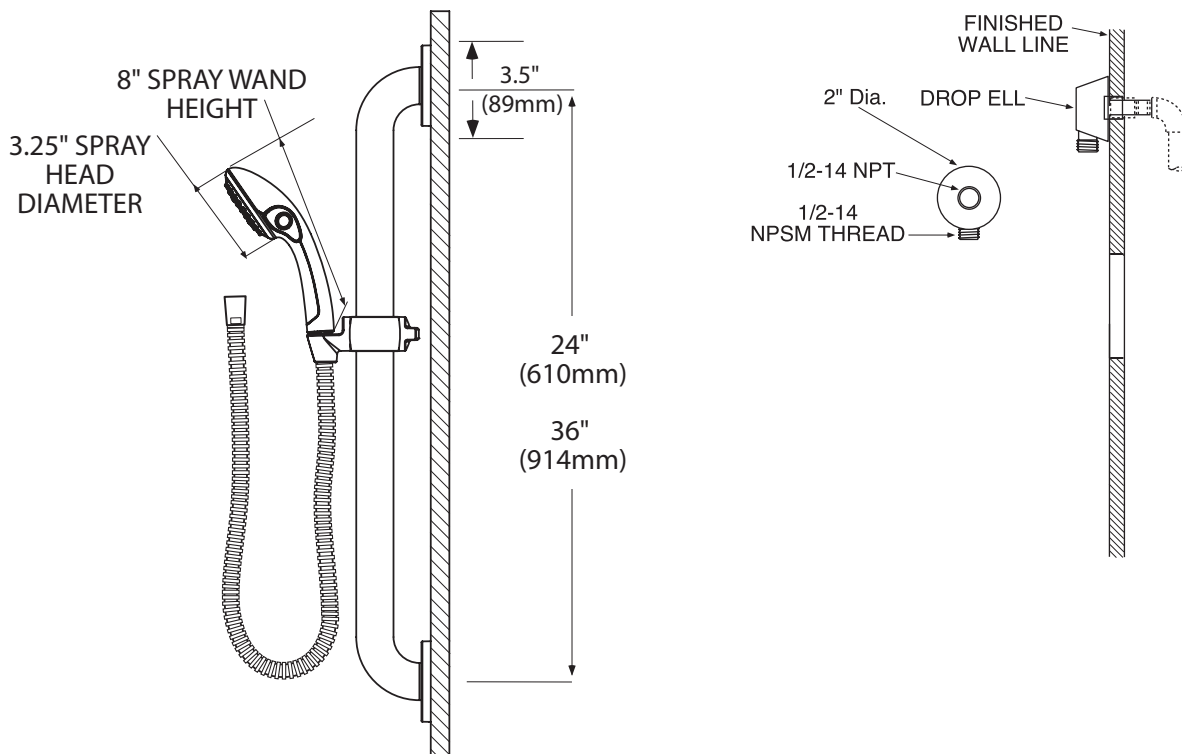

*There is more than one version of this model.
Page down to identify the version you have.*

DESCRIPTION

- Single function handheld shower with non-positive shut off in Chrome plated or Classic Brushed Nickel (CBN) finish
- Contains: hand-held shower, stainless steel 1-1/4" dia. slide bar grab bar, drop ell, 72" plastic hose and mounting hardware
- Easy cleaning rubber nozzles

FLOW

- 2.5 gpm (9.5 L/min) maximum @ 80 psi

STANDARDS

- Third party certified to ASME A112.18.1/CSA B-125.1, ASSE 1014 and all applicable requirements referenced therein
- Backflow prevention compliance through ASME A112.18.3
- Includes ADA compliant grab bar

Handheld With Slide Bar/Grab Bar

Models: 52124GBM25 series, (24" Grab Bar)
52136GBM25 series, (36" Grab Bar)

CRITICAL DIMENSIONS

(DO NOT SCALE)

DESCRIPTION

- Single function handheld shower with non-positive shut off in Chrome plated or Classic Brushed Nickel (CBN) finish
- Contains: hand-held shower, stainless steel 1-1/4" dia. slide bar grab bar, drop ell, 69" plastic hose and mounting hardware
- Easy cleaning rubber nozzles