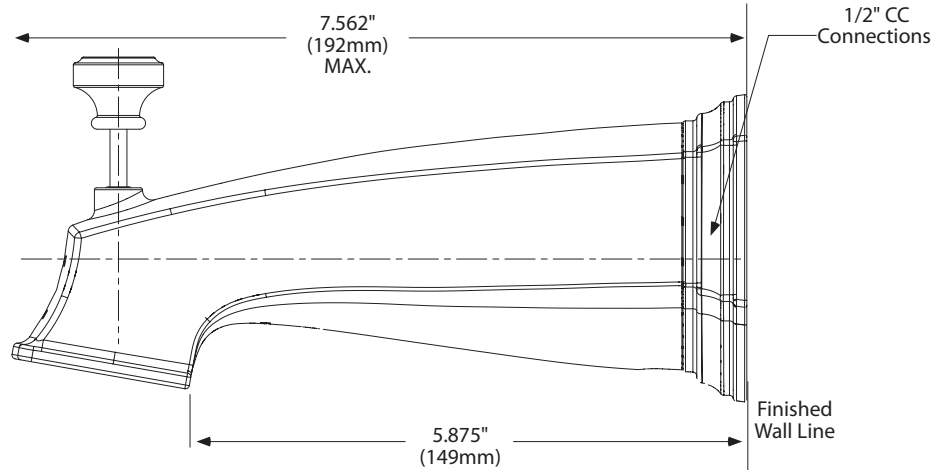

Buy it for looks. Buy it for life.®

DESCRIPTION

- Metal construction with various finishes identified by suffix
- Designed to be installed on a 1/2" pipe with slip fit-CC connection

STANDARDS

- Third party certified to CSA B125, ASME A112.18.1M and all applicable requirements referenced therein

WARRANTY

- Lifetime limited warranty against leaks, drips and finish defects to the original consumer
- 5 year warranty if used in commercial installations

Specifications

Rothbury™ Tub Spouts, 1/2" Slip Fit

Diverter: 3859 series

Tub Filler: 3860 series

CRITICAL DIMENSIONS

(DO NOT SCALE)

FOR MORE INFORMATION CALL: 1-800-BUY-MOEN

www.moen.com