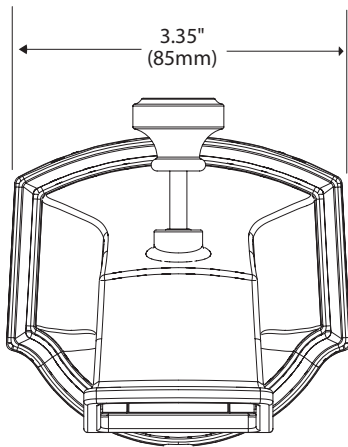

Buy it for looks. Buy it for life.®

DESCRIPTION

- Metal construction with various finishes identified by suffix
- Designed to be installed on a 1/2" pipe with slip fit-CC connection

STANDARDS

- Third party certified to CSA B125, ASME A112.18.1M and all applicable requirements referenced therein

WARRANTY

- Lifetime limited warranty against leaks, drips and finish defects to the original consumer
- 5 year warranty if used in commercial installations

Specifications

Rothbury™ Tub Spouts, 1/2" Slip Fit

Diverter: 3859 series

Tub Filler: 3860 series

CRITICAL DIMENSIONS

(DO NOT SCALE)

FOR MORE INFORMATION CALL: 1-800-BUY-MOEN

www.moen.com