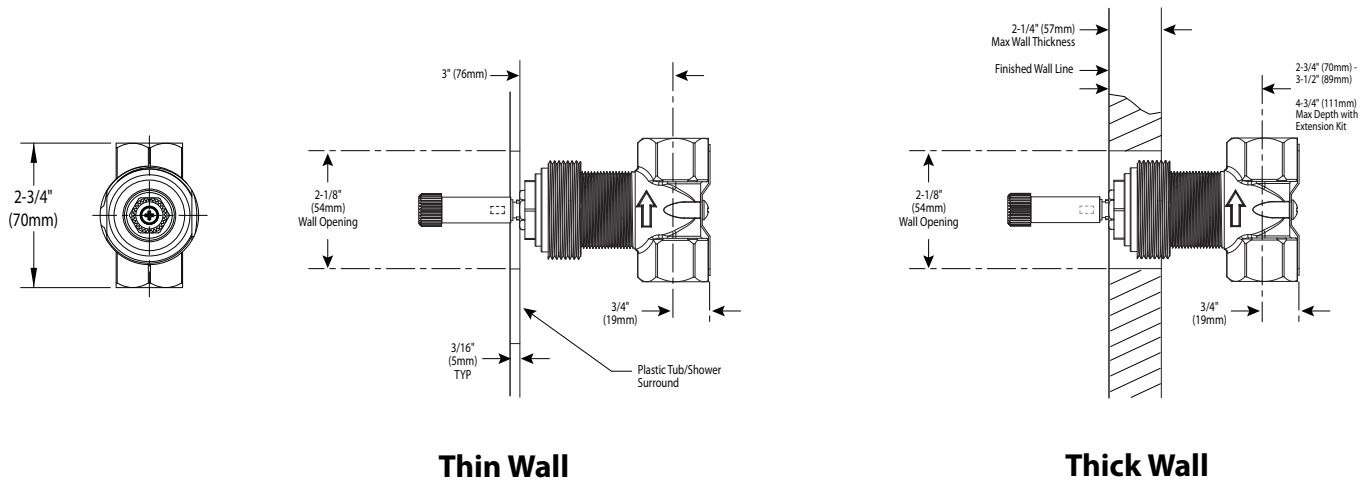

CRITICAL DIMENSIONS

(DO NOT SCALE)