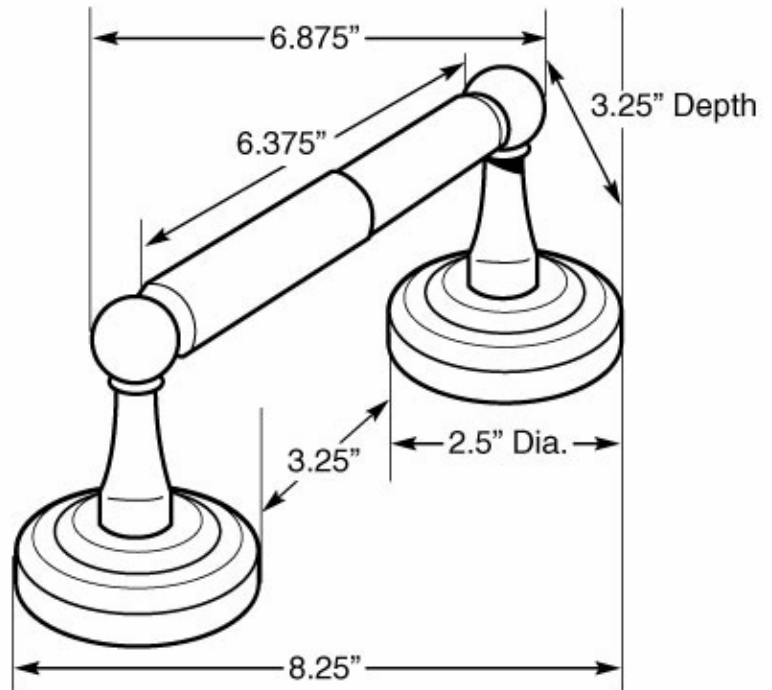

Brighton Technical Specification

Paper Holder

308

Stock Numbers:

- q **308CH (BP308CH) – Paper Holder**
Polished Chrome Finish
Concealed Screw Mounting
Matching Roller
- q **308CB (BP308CB) – Paper Holder**
Chrome & Brass Finish
Concealed Screw Mounting
Matching Roller
- q **308PW (BP308PW) – Paper Holder**
Pewter Finish
Concealed Screw Mounting
Matching Roller

Dimensions:

Installation Instructions:

1. Position the mounting template on the wall in the desired location. Using a level, align the template and tape it to the wall.
2. Remove both mounting posts by loosening each set screw
3. Place each mounting post on the template.
4. One at a time, place each anchor screw through the mounting plate, centered in each large hole. Using a Phillips screwdriver, turn the anchor screw while applying pressure. Screw will self drill and tap into drywall. Do not over tighten
5. Only insert screw 1/2 to 3/4 of the way into wall.
6. After all screws are installed, tear the template away from the wall
7. Tighten all 4 screws. Do not over tighten.
8. Place the skirt over each mounting post.
9. Position each end post with the setscrew down and place over mounting post. Tighten the setscrew at the bottom of each base.
10. Compress the paper holder bar and place into both post holes.