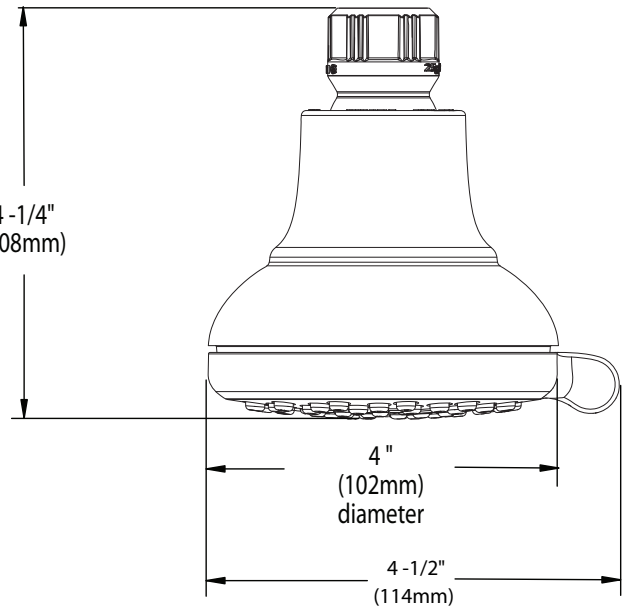

Specifications

3-Function Showerhead

Model: 23333

4"
(102mm)
diameter

4-1/4"
(108mm)

CRITICAL DIMENSIONS

(DO NOT SCALE)