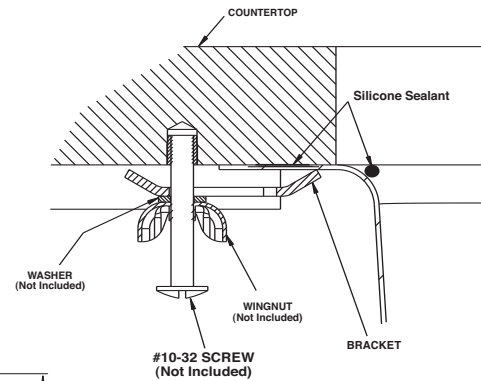

Buy it for looks. Buy it for life.®

Specifications

SINK DESCRIPTION

- Manufactured of 18 gauge, type 301 nickel-bearing stainless steel
- The two bowls, the larger bowl is 18" x 18" x 10" and the smaller bowl is 13" x 16.5" x 8"
- Has two 3-1/2" diameter recessed drain opening
- Soundshield undercoating maximizes sound deadening and inhibits condensation
- The exposed surfaces are polished to a lustrous satin tone finish
- Silicone sealant not provided. Includes mounting bracket.
- Other standard mounting hardware not included

INSTALLATION

- Cut out dimension - 32-1/4" x 18"
- Template enclosed with sink
- Template ordering number 22522

STANDARDS

- Third party certified by IAPMO to meet ASME A112.19.3 and all applicable specifications referenced therein

WARRANTY

- Warranted for fifteen years against material or manufacturing defects

Lancelot® Undermount Double Bowl Kitchen Sink

Model: 22376

(UMTLSRDL 3218-D-10-8)

Installation Detail

CRITICAL DIMENSIONS

(DO NOT SCALE)