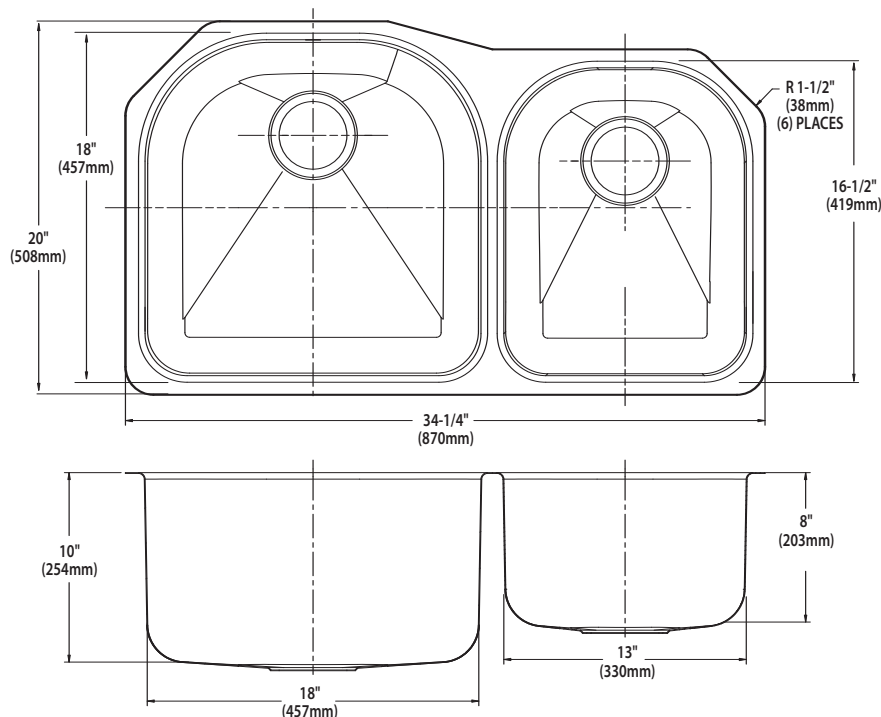

Buy it for looks. Buy it for life.®

Specifications

SINK DESCRIPTION

- Manufactured of 18 gauge, type 301 nickel-bearing stainless steel
- The two bowls, the larger bowl is 18" x 18" x 10" and the smaller bowl is 13" x 16.5" x 8"
- Has two 3-1/2" diameter recessed drain opening
- Soundshield undercoating maximizes sound deadening and inhibits condensation
- The exposed surfaces are polished to a lustrous satin tone finish
- Silicone sealant not provided. Includes mounting bracket.
- Other standard mounting hardware not included

INSTALLATION

- Cut out dimension - 32-1/4" x 18"
- Template enclosed with sink
- Template ordering number 22522

STANDARDS

- Third party certified by IAPMO to meet ASME A112.19.3 and all applicable specifications referenced therein

WARRANTY

- Warranted for fifteen years against material or manufacturing defects

Lancelot® Undermount Double Bowl Kitchen Sink

Model: 22376

(UMTLSRDL 3218-D-10-8)

Installation Detail

CRITICAL DIMENSIONS

(DO NOT SCALE)