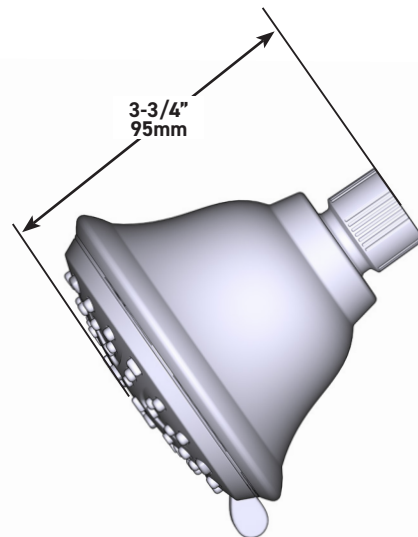

DESCRIPTION

- Spot Resist Brushed Nickel finish
- Fixed mount showerhead
- 1/2" IPS connection

OPERATION

- Eight functions
- Rotate outer ring to select function:
Pause/trickle, Rinse, Downpour, Full Coverage, Full Coverage Light, Relaxing Massage, Massage and Soothing Massage

FLOW

- Designed to deliver 1.75 gpm (6.6 L/min) MAX at 80 psi

STANDARDS

- Third party certified at WaterSense®, ASME A112.18.1/CSA B-125.1, and all applicable specifications referenced therein
- Products marked with 1.75 gpm are compliant with California water efficiency regulations

Attune™

8-Function Showerhead

MODELS: 218W0 Series

CRITICAL DIMENSIONS DO NOT SCALE