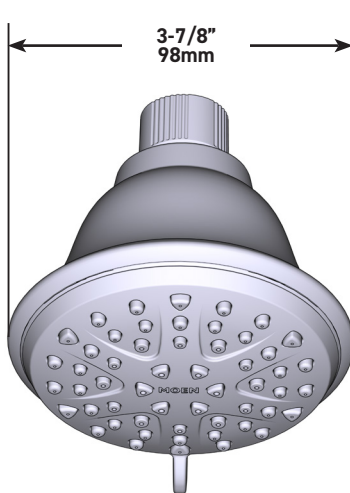

DESCRIPTION

- Spot Resist Brushed Nickel finish
- Fixed mount showerhead
- 1/2" IPS connection

OPERATION

- Eight functions
- Rotate outer ring to select function:
Pause/trickle, Rinse, Downpour, Full Coverage, Full Coverage Light, Relaxing Massage, Massage and Soothing Massage

Attune™

8-Function Showerhead

MODELS: 218W0 Series

CRITICAL DIMENSIONS DO NOT SCALE