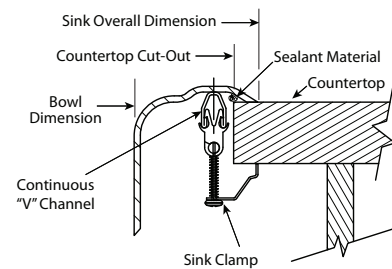

Emi™
Offset Double Bowl Sink w/Faucet
Model: 21521

Installation Detail