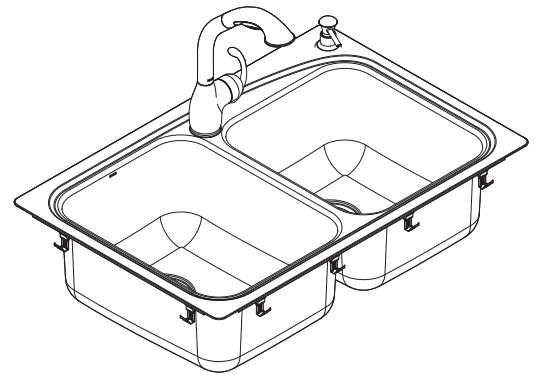

Buy it for looks. Buy it for life.®

SINK COMBO DESCRIPTION

- Manufactured from 19 gauge, stainless steel
- Bowl sizes are 14" x 18" X 9" and 14" x 16" x 9"
- Faucet with soap dispenser model 87005SRS and sink strainers model M8632 (Qty 2) are included
- Has one 3-1/2" diameter recessed drain opening in each bowl
- Soundshield undercoating maximizes sound deadening and inhibits condensation
- Includes all necessary mounting hardware for top-mount installation
- Does not include mounting hardware for under-mount installation

CUT OUT DIMENSIONS

- Cut out dimensions are 32-3/8" x 21-3/8", with a 3/8" corner radius (top mount)
- Cut out profile is shown on included template (under mount)
- A tolerance of ±1/16" is acceptable

STANDARDS

- Third party certified by IAPMO to meet ASME A112.19.3/CSA B45.4 and all applicable specifications referenced therein

WARRANTY

- Lifetime limited warranty against material or manufacturing defects to the original consumer purchaser

Specifications

Emi™
Offset Double Bowl Sink w/Faucet
Model: 21521