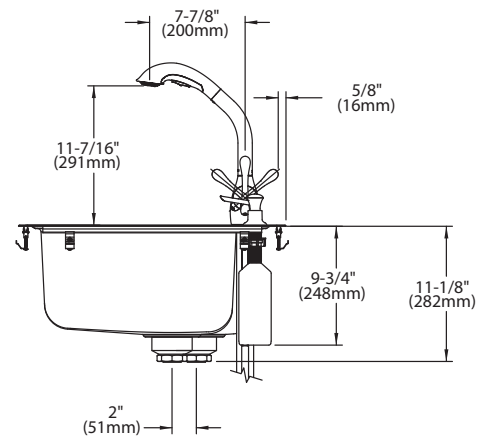

CRITICAL DIMENSIONS

(DO NOT SCALE)

FOR MORE INFORMATION CALL: 1-800-BUY-MOEN

www.moen.com