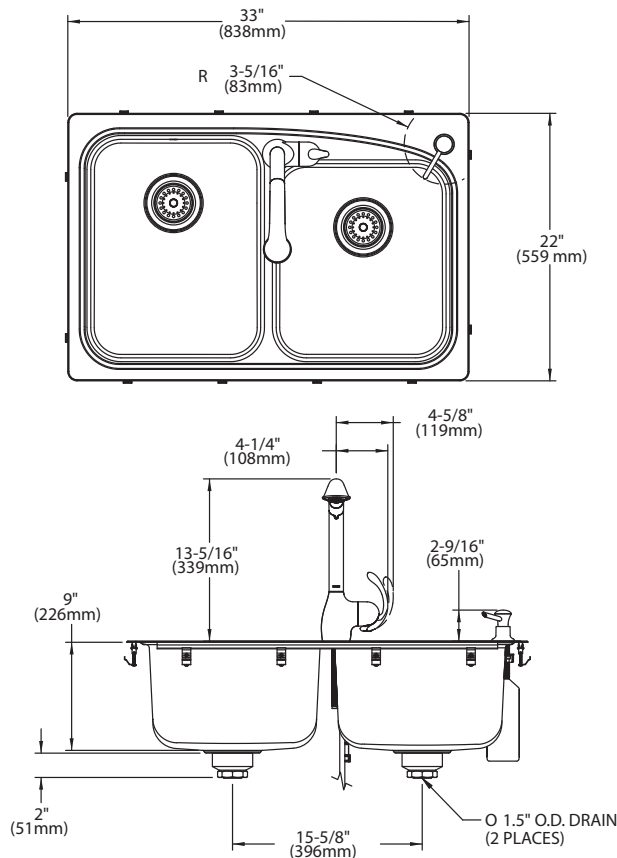

CRITICAL DIMENSIONS

(DO NOT SCALE)

FOR MORE INFORMATION CALL: 1-800-BUY-MOEN

www.moen.com