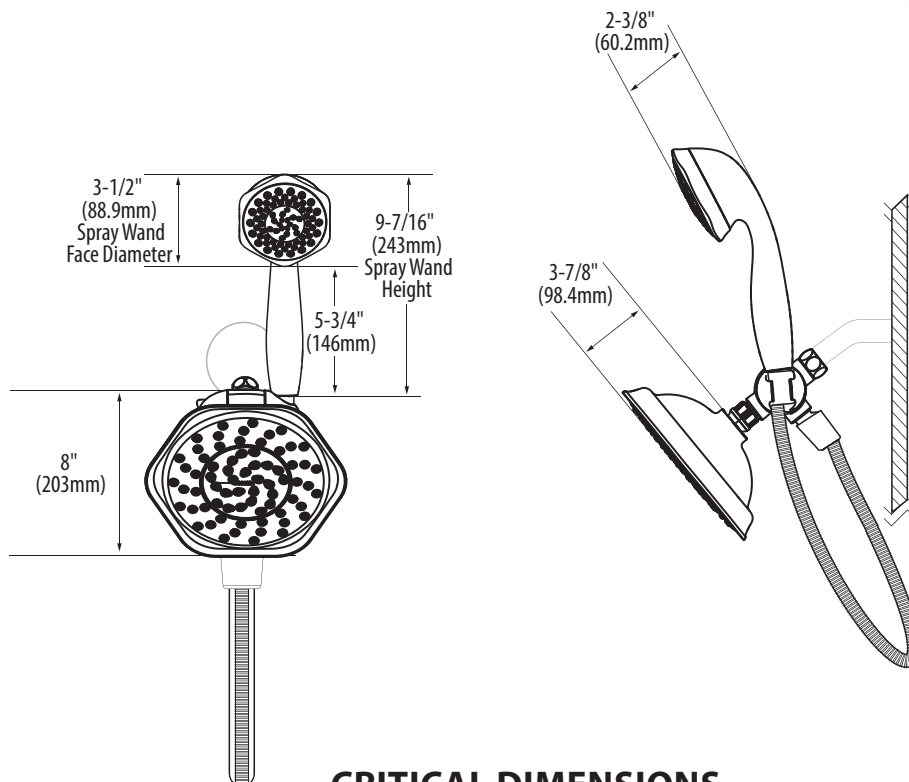

## DESCRIPTION

- Includes handshower, hose, showerhead and bracket
- Chrome finish
- 60" double interlock spiral hose (metal)
- 1/2" IPS connection

## OPERATION

- Rainshower is single function, handshower is seven functions
- Rotate outer ring to select function
- 2-way diverter flows each showerhead separately

## STANDARDS

- Third party certified at WaterSense®, ASME A112.18.1/CSA B-125.1, and all applicable specifications referenced therein
- Products marked with 1.75 gpm are compliant with California water efficiency regulations

**Refresh™**  
**7-Function Handshower/  
Rainshower with 2-way Diverter  
Combo**

**Model:** 21120 series