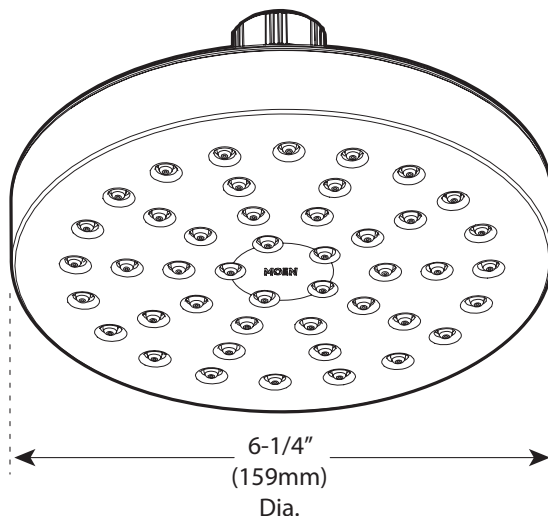

DESCRIPTION

- Fixed mount showerhead
- Various finishes identified by suffix
- 1/2" IPS connection
- Immersion™ Self-Pressurizing rainshower technology channels water for more spray power

OPERATION

- Single function

FLOW

- Designed to deliver 1.75 gpm (6.6 L/min) MAX at 80 psi

STANDARDS

- Designed and manufactured to comply with the applicable requirements of WaterSense®, ASME A112.18.1/CSA B-125.1, and all applicable specifications referenced therein
- Products marked with 1.75 gpm are compliant with California water efficiency regulations

TITAL™
One-Function Rainshower

Model: 202R2EP series

CRITICAL DIMENSIONS

(DO NOT SCALE)