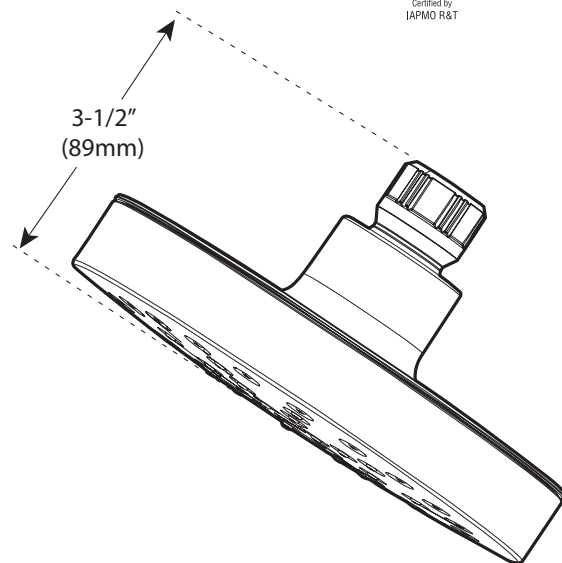

CRITICAL DIMENSIONS

(DO NOT SCALE)