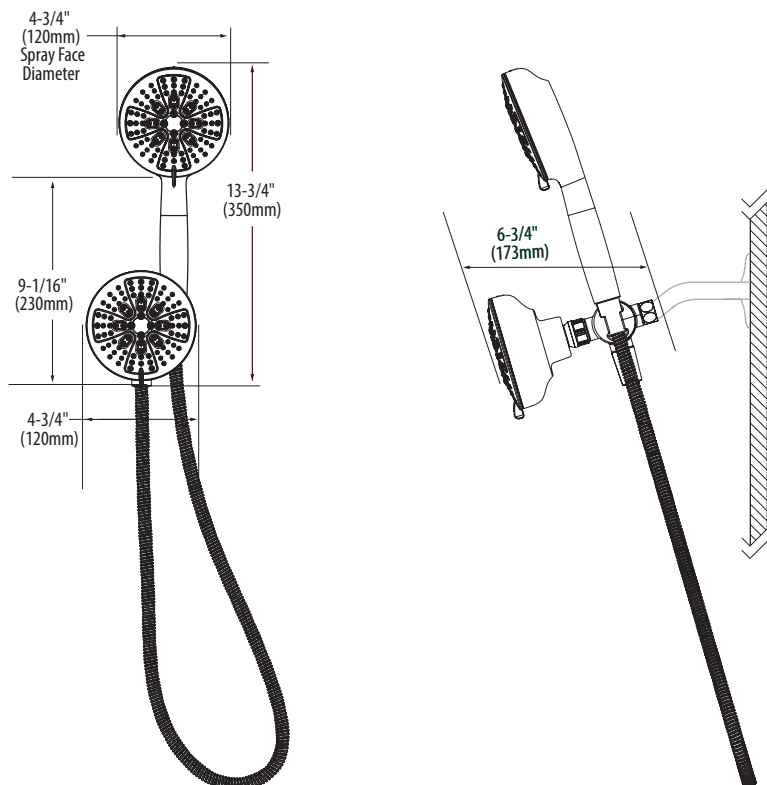

DESCRIPTION

- Includes handshower, wallmount, hose, and diverter
- 1/2" IPS connection
- All spray settings deliver a 40% increase in force, for a powerful showering experience*
- Three uniquely designed sprays also feature a soothing oval pattern for 40% more coverage

OPERATION

- Eight functions, including pause
- Rotate outer ring to select function on showerheads
- 3-way diverter provides ability to flow each shower head separately or combined for more coverage
- Diverter includes pause button to pause water flow easily

FLOW

- Designed to deliver 1.75 gpm (6.6 L/min) MAX at 80 psi

STANDARDS

- Third party certified to meet WaterSense®, ASME A112.18.1/ CSA B125.1 and all applicable requirements referenced therein
- Products marked with 1.75 gpm are compliant with California water efficiency regulations

- * As compared to the minimum EPA WaterSense performance specification for showerheads.

**Hydro Energetix™
8-Function Handshower &
Wallmount with Diverter &
Hose**

Model: 200C0 series

CRITICAL DIMENSIONS