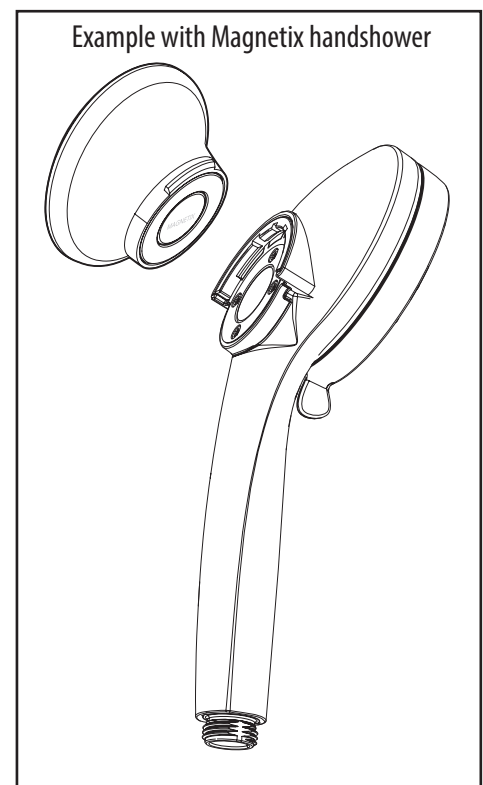

DESCRIPTION

- Remote dock for easy handshower access at any height
- Various finishes identified by suffix
- Works with Moen Magnetix handshowers
- Ideal for bathing children and pets, seated bathing and lowered height accessibility

OPERATION

- Includes two installation options
  1) Mount to shower wall with screws and wall bracket
  2) Adhere with permanent, waterproof adhesive
- Installation with screws and wall bracket is recommended for installation with 3662EP, IN208H2, and IN208C2 series

WARRANTY

1. Lifetime limited warranty against finish defects to the original homeowner
   - 10 year limited warranty when used in a multi-family installation
   - 5 year limited warranty when used in a commercial installation
2. Visit www.moen.com/support for complete details and limitations

Model: 186117 series
196117 series

FRONT VIEW

CRITICAL DIMENSIONS

(DO NOT SCALE)