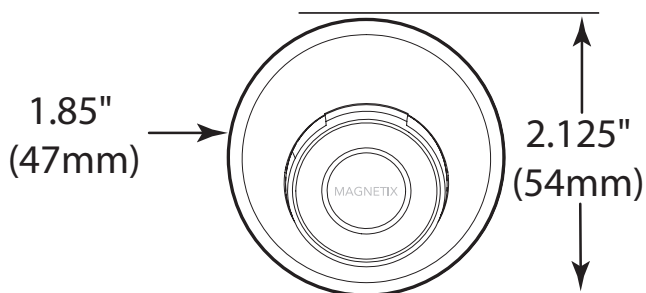

DESCRIPTION

- Remote dock for easy handshower access at any height
- Various finishes identified by suffix
- Works with Moen Magnetix handshowers
- Ideal for bathing children and pets, seated bathing and lowered height accessibility

OPERATION

- Includes two installation options
 - 1) Mount to shower wall with screws and wall bracket
 - 2) Adhere with permanent, waterproof adhesive
- Installation with screws and wall bracket is recommended for installation with 3662EP, IN208H2, and IN208C2 series

**Magnetix™
Remote Dock**

Model: 186117 series
196117 series

FRONT VIEW

SIDE VIEW

CRITICAL DIMENSIONS

(DO NOT SCALE)