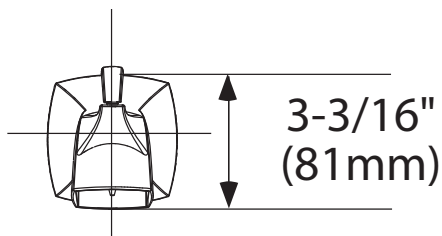

Buy it for looks. Buy it for life.®

Specifications

DESCRIPTION

- Metal construction with various finishes identified by suffix
- Designed to be installed on a 1/2" pipe slip fit-CC connection

STANDARDS

- Third party certified to meet ASME A112.18.1/ CSA B125.1 and all applicable requirements referenced therein

Models: 161955 series

CRITICAL DIMENSIONS

(DO NOT SCALE)