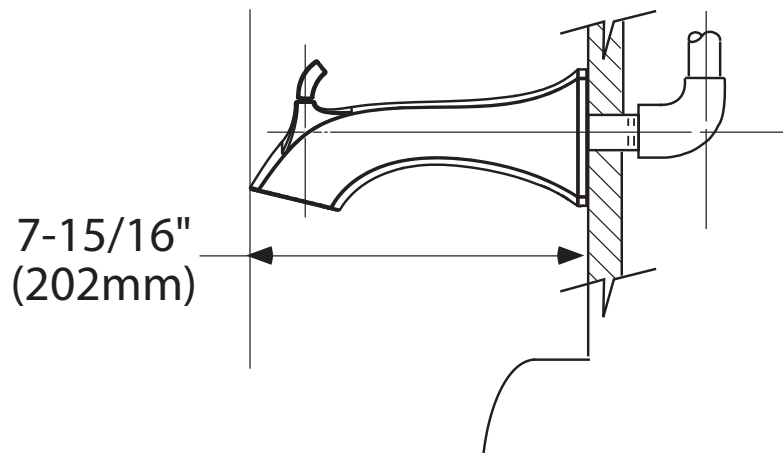

Buy it for looks. Buy it for life.®

Specifications

DESCRIPTION

- Metal construction with various finishes identified by suffix
- Designed to be installed on a 1/2" pipe slip fit-CC connection

STANDARDS

- Third party certified to meet ASME A112.18.1/ CSA B125.1 and all applicable requirements referenced therein

WARRANTY

- Lifetime limited warranty against leaks, drips and finish defects to the original consumer purchaser
- 5 year warranty if used in commercial installations

VOSS™
Diverter Tub Spout 1/2" Slip Fit

Models: 161955 series

CRITICAL DIMENSIONS

(DO NOT SCALE)