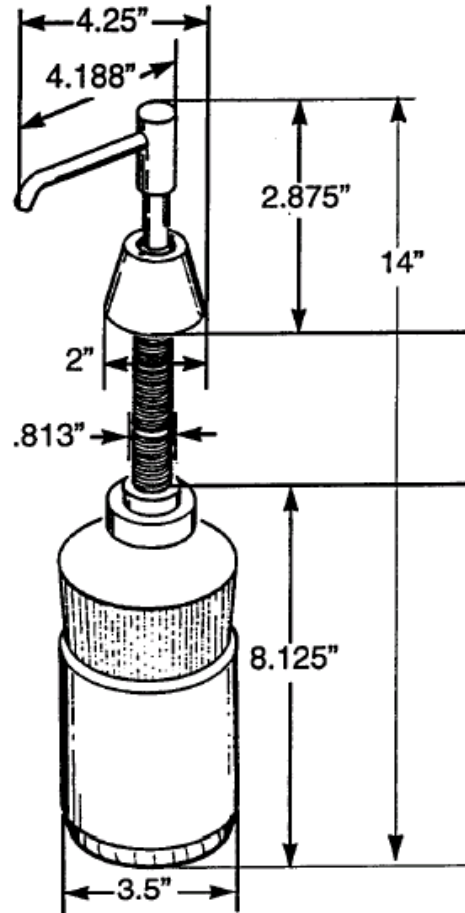

Stock Numbers:

- q **125CH – Deck Mount Liquid Soap Dispenser**
Polished Chrome Finish
Brass Spout
Concealed Reservoir
Pump Operated
16 oz. Capacity

Materials:

Deck Mount Liquid Soap Dispenser nozzle is brass with a triple plated polished chrome finish. The reservoir and shank are plastic.

Dimensions:

Installation Instructions:

1. Disassemble threaded shank of dispenser nozzle from pump.
2. Attach clear hose to barb on pump.
3. Insert hose/pump assembly into threaded shank and reattach shank to pump.
4. Mount pump assembly in deck opening.
5. Add rubber washer and steel washer to shank under deck. Secure with black plastic nut. Tighten assembly.
6. Screw reservoir cap into threaded shank. Add white plastic nut to secure.
7. Fill reservoir with soap and then screw onto cap/pump assembly under deck.