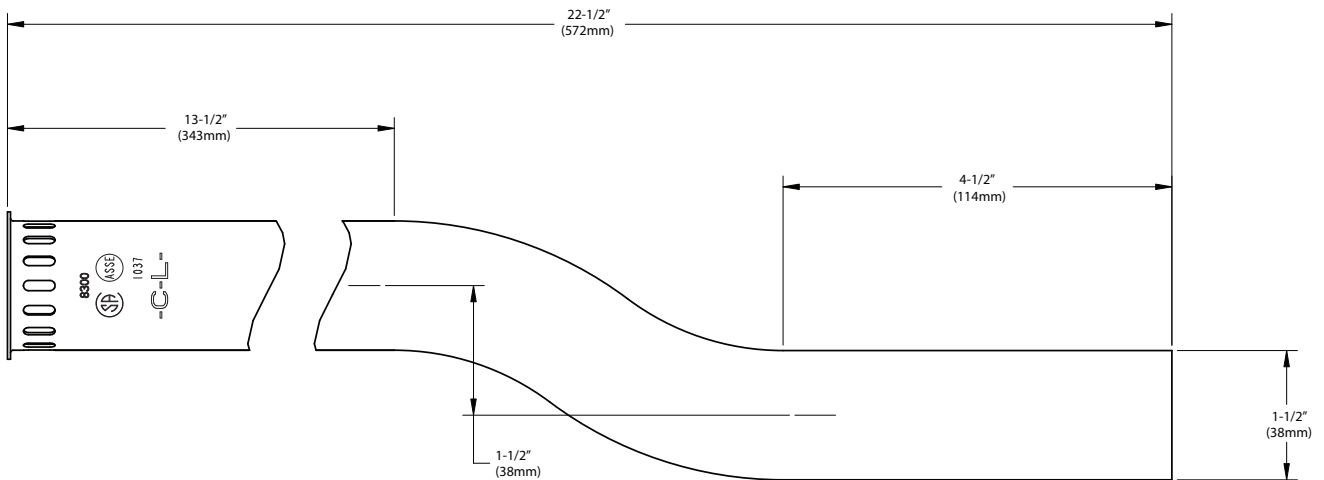

FAUCET DESCRIPTION

- Chrome plated brass construction
- 22-1/2" x 1-1/2"
- 1-1/2" offset

WARRANTY

- Warranted for 5 years against material or manufacturing defects

Offset Flush Tube

Model: 104560

CRITICAL DIMENSIONS

(DO NOT SCALE)