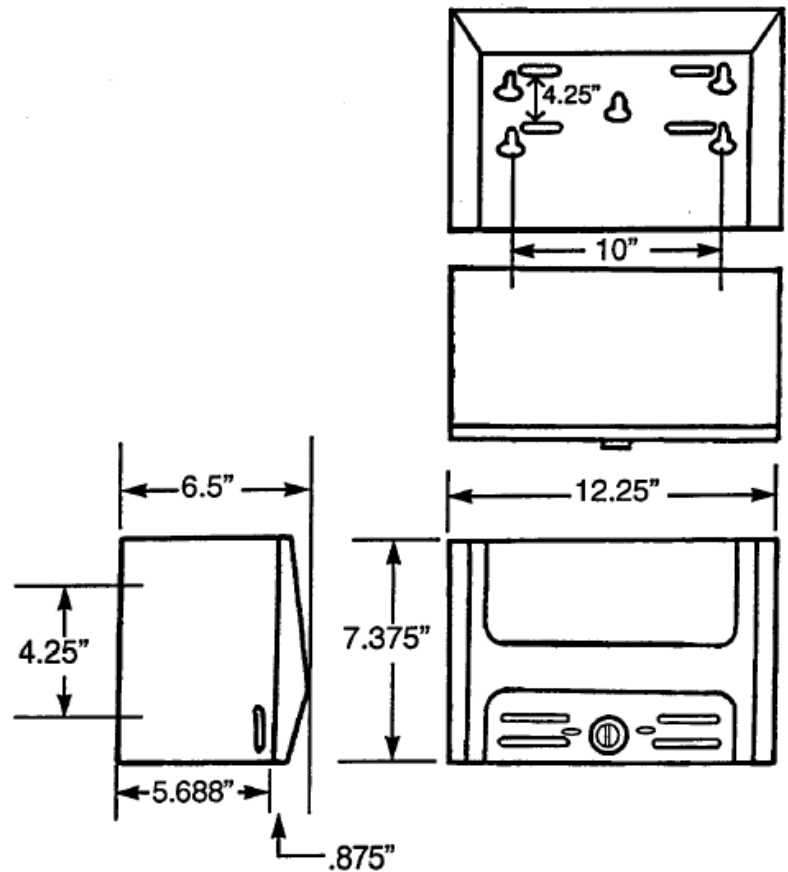

Single Fold Towel Cabinet

101

Stock Numbers:

- q **R101CH – Single Fold Towel Cabinet**
Polished Chrome Finish
Holds 2 packages (400 sheets)
Single Fold or Junior
Tumbler Lock with Key
Piano Hinge
Refill Indicator Slots

- q **101W – Single Fold Towel Cabinet**
White Finish
Holds 2 packages (400 sheets)
Single Fold or Junior
Tumbler Lock with Key
Piano Hinge
Refill Indicator Slots

Materials:

Towel Cabinet is constructed of steel with a triple plated polished chrome finish. 101W is painted white baked enamel. Unit has all welded construction.

Dimensions:

Installation Instructions:

Mount cabinet to wall surface through 4 holes in back panel (10" c-c horizontally, 4 1/4" c-c vertically) with screws (provided).
Note: Wood blocking is preferable behind all wall surfaces. If wood blocking is not available, the following optional fasteners may be used: Tile / Masonry – Plastic or Lead Anchors; Plaster / Drywall – Toggle Bolts.