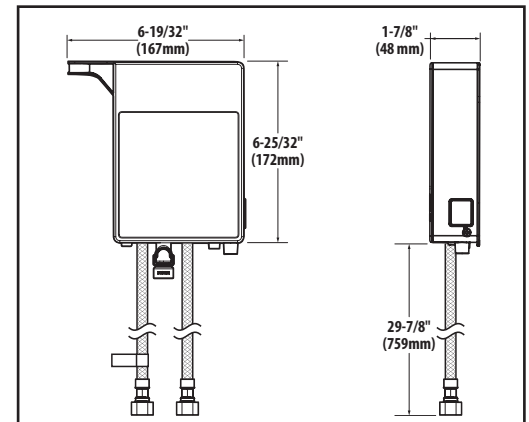

## Apphia™ Handleless High Arc Pulldown Kitchen Faucet

Models: S70909EV2 series

**NOTE:** THIS FAUCET IS DESIGNED TO BE INSTALLED THROUGH 1 HOLE, 1-1/2" (38mm) MIN. DIA.

works with the  
Google Assistant

### Close up view of Control Box